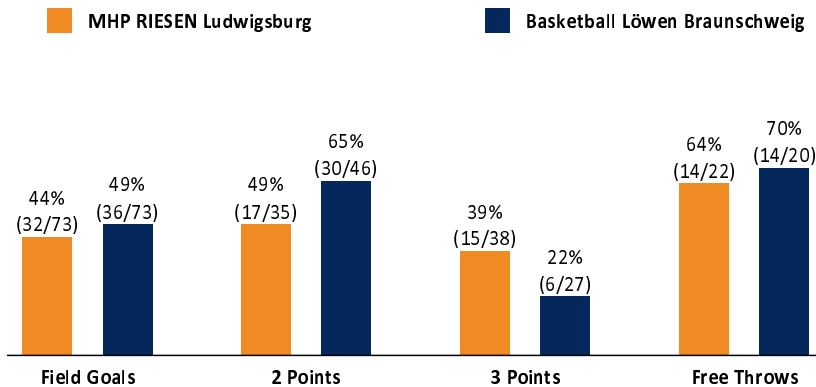

MHP RIESEN Ludwigsburg 93 : 92

Basketball Löwen Braunschweig

Referee: LOTTERMOSER Robert
Umpires: HACK Johannes / FINGERLING Stefan
Commissioner: BENDER Ute

Attendance: 3.514
Ludwigsburg, MHP Arena Ludwigsburg (4.129 Plätze), SA 11 FEB 2023, 20:30, Game-ID: 27637

Scoreboard table showing Q1, Q2, Q3, Q4 scores for LUD and BRA.

LUD - MHP RIESEN Ludwigsburg (Coach: KING Josh)

Main player statistics table for MHP RIESEN Ludwigsburg including columns for No., Name, Min, PTS, 2 Points, 3 Points, Field Goals, Free Throws, and various advanced stats.

BRA - Basketball Löwen Braunschweig (Coach: RAMIREZ Jesus)

Main player statistics table for Basketball Löwen Braunschweig including columns for No., Name, Min, PTS, 2 Points, 3 Points, Field Goals, Free Throws, and various advanced stats.

Summary table comparing LUD and BRA on various team statistics such as Rebounds, Assists, Fouls, Turnovers, Steals, Points in the Paint, etc.

EASYCREDIT-BBL.DE

Alle offiziellen Statistiken der easyCredit BBL, Daten, Rekorde uvm. gibt es auf easyCredit-BBL.de! Und für unterwegs: die neue offizielle Liga-App, kostenfrei für iOS und Android.

MAGENTASPORT.DE

Keinen Korb mehr verpassen - Alle Spiele der easyCredit Basketball Bundesliga und des MagentaSport BBL Pokals live auf MagentaSport.de

LEGEND
Min Minutes Played
DNP Did Not Play
PTS Points
DR Defensive Rebounds
OR Offensive Rebounds
TR Total Rebounds
AS Assists
ST Steals
TO Turnovers
BS Blocked Shots
SB Shots Blocked
EFF Efficiency = ((PTS + TR + AS + ST + BS) - ((FGA - FGM) + (FTA - FTM) + TO))
PF Fouls
FD Fouls Drawn
+/- Plus-Minus-Rating
* Starters