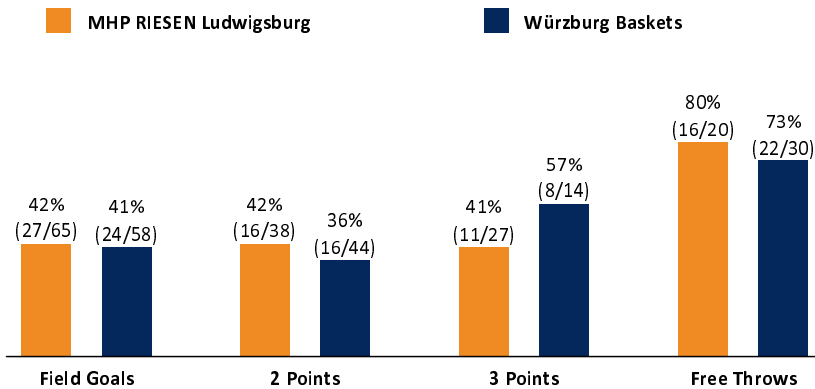

MHP RIESEN Ludwigsburg 81 : 78

Würzburg Baskets

Referee: REITER Moritz
Umpires: ARIK Tamer / KRAUSE Tim
Commissioner: KINDERVATER Max

Attendance: 3.945
Ludwigsburg, MHP Arena Ludwigsburg (4.129 Plätze), SA 22 APR 2023, 20:30, Game-ID: 27726

Scoreboard table showing Q1, Q2, Q3, Q4 scores for LUD and WUE.

LUD - MHP RIESEN Ludwigsburg (Coach: KING Josh)

Main player statistics table for LUD, including columns for No., Name, Min, PTS, 2 Points, 3 Points, Field Goals, Free Throws, and various rebound and efficiency metrics.

WUE - Würzburg Baskets (Coach: FILIPOVSKI Sasa)

Main player statistics table for WUE, including columns for No., Name, Min, PTS, 2 Points, 3 Points, Field Goals, Free Throws, and various rebound and efficiency metrics.

Summary statistics table comparing LUD and WUE across various metrics like Rebounds, Assists, Fouls, and Lead changes.

EASYCREDIT-BBL.DE

Alle offiziellen Statistiken der easyCredit BBL, Daten, Rekorde uvm. gibt es auf easyCredit-BBL.de! Und für unterwegs: die neue offizielle Liga-App, kostenfrei für iOS und Android.

MAGENTASPORT.DE

Keinen Korb mehr verpassen - Alle Spiele der easyCredit Basketball Bundesliga und des MagentaSport BBL Pokals live auf MagentaSport.de

LEGEND
Min Minutes Played
DNP Did Not Play
PTS Points
DR Defensive Rebounds
OR Offensive Rebounds
TR Total Rebounds
AS Assists
ST Steals
TO Turnovers
BS Blocked Shots
SB Shots Blocked
EFF Efficiency = ((PTS + TR + AS + ST + BS) - ((FGA - FGM) + (FTA - FTM) + TO))
PF Fouls
FD Fouls Drawn
+/- Plus-Minus-Rating
* Starters