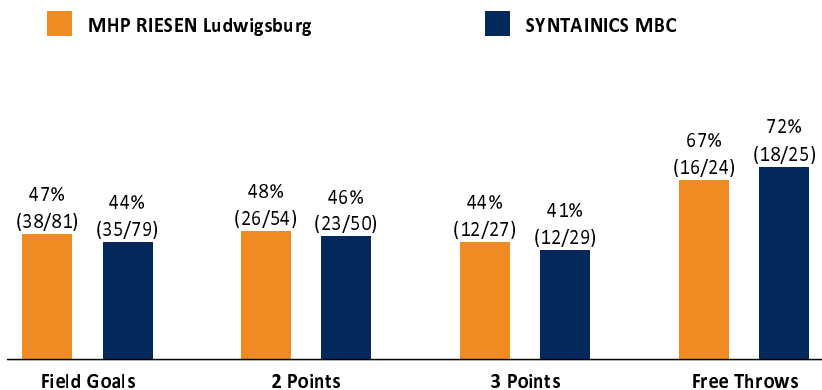

MHP RIESEN Ludwigsburg 104 : 100

SYNTAINICS MBC

Referee: BITTNER Steve
Umpires: HACK Johannes / KATTUR Radeesh
Commissioner: MOLITOR Horst

Attendance: 3.054
Ludwigsburg, MHP Arena Ludwigsburg (4.129 Plätze), MI 26 APR 2023, 20:30, Game-ID: 27738

Scoreboard table showing Q1, Q2, Q3, Q4, and OT1 scores for LUD and MBC.

LUD - MHP RIESEN Ludwigsburg (Coach: KING Josh)

Main player statistics table for LUD, including columns for No., Name, Min, PTS, 2 Points, 3 Points, Field Goals, Free Throws, and various rebound and steal metrics.

MBC - SYNTAINICS MBC (Coach: FREYER Ingo)

Main player statistics table for MBC, including columns for No., Name, Min, PTS, 2 Points, 3 Points, Field Goals, Free Throws, and various rebound and steal metrics.

Summary table comparing LUD and MBC on various performance metrics such as Rebounds, Assists, Fouls, and Turnovers.

EASYCREDIT-BBL.DE

Alle offiziellen Statistiken der easyCredit BBL, Daten, Rekorde uvm. gibt es auf easyCredit-BBL.de! Und für unterwegs: die neue offizielle Liga-App, kostenfrei für iOS und Android.

MAGENTASPORT.DE

Keinen Korb mehr verpassen - Alle Spiele der easyCredit Basketball Bundesliga und des MagentaSport BBL Pokals live auf MagentaSport.de

LEGEND
Min Minutes Played
DNP Did Not Play
PTS Points
DR Defensive Rebounds
OR Offensive Rebounds
TR Total Rebounds
AS Assists
ST Steals
TO Turnovers
BS Blocked Shots
SB Shots Blocked
EFF Efficiency = ((PTS + TR + AS + ST + BS) - ((FGA - FGM) + (FTA - FTM) + TO))
PF Fouls
FD Fouls Drawn
+/- Plus-Minus-Rating
* Starters