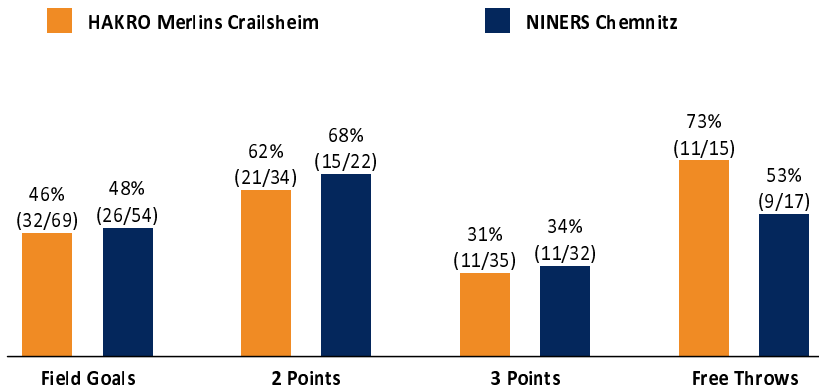

HAKRO Merlins Crailsheim

86 : 72

NINERS Chemnitz

Referee: REITER Moritz
Umpires: BOHN Andreas / LODER Benedikt
Commissioner: MOLITOR Horst

Attendance: 2.471
Ishofen, Arena Hohenlohe (3.200 Plätze), SA 15 OKT 2022, 18:00, Game-ID: 27293

Scoreboard table showing Q1, Q2, Q3, Q4 scores for CRA and CHE.

CRA - HAKRO Merlins Crailsheim (Coach: GLEIM Sebastian)

Main player statistics table for CRA, including columns for No., Name, Min, PTS, 2 Points, 3 Points, Field Goals, Free Throws, and various rebound and efficiency metrics.

CHE - NINERS Chemnitz (Coach: PASTORE Rodrigo)

Main player statistics table for CHE, including columns for No., Name, Min, PTS, 2 Points, 3 Points, Field Goals, Free Throws, and various rebound and efficiency metrics.

Summary table comparing CRA and CHE on various metrics like Rebounds, Assists, Fouls, Turnovers, Steals, Points in the Paint, etc.

EASYCREDIT-BBL.DE

Alle offiziellen Statistiken der easyCredit BBL, Daten, Rekorde uvm. gibt es auf easyCredit-BBL.de! Und für unterwegs: die neue offizielle Liga-App, kostenfrei für iOS und Android.

MAGENTASPORT.DE

Keinen Korb mehr verpassen - Alle Spiele der easyCredit Basketball Bundesliga und des MagentaSport BBL Pokals live auf MagentaSport.de

LEGEND: Min Minutes Played, DR Defensive Rebounds, AS Assists, BS Blocked Shots, PF Fouls, +/- Plus-Minus-Rating, DNP Did Not Play, OR Offensive Rebounds, ST Steals, SB Shots Blocked, FD Fouls Drawn, * Starters, PTS Points, TR Total Rebounds, TO Turnovers, EFF Efficiency = ((PTS + TR + AS + ST + BS) - ((FGA - FGM) + (FTA - FTM) + TO))