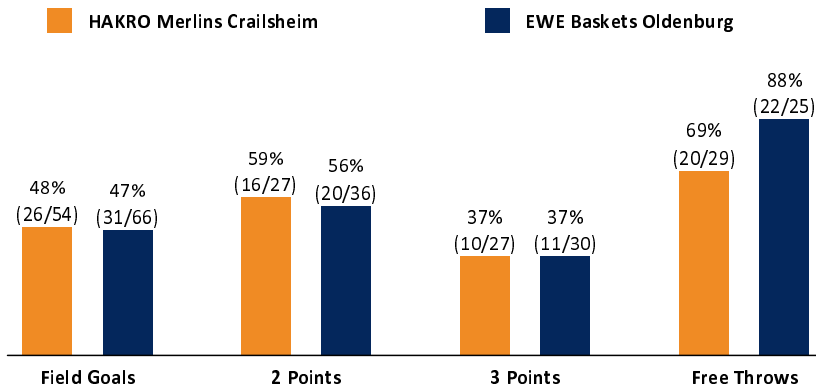

OLD - EWE Baskets Oldenburg (Coach: CALLES Pedro)

No.	Name	Min	PTS	2 Points	3 Points	Field Goals	Free Throws	OR	DR	TR	AS	ST	TO	BS	SB	PF	FD	EFF	+/-	
*3	DILEO Maximilian	23:35	10	2/2 (100%)	2/9 (22%)	4/11 (36%)					1	3				1	3	7	26	
*4	RUSSELL DeWayne	35:32	23	3/9 (33%)	4/6 (67%)	7/15 (47%)	5/6 (83%)		4	4	5		5		1	2	6	18	10	
*5	DRECHSEL Trey	17:14	13	3/4 (75%)	1/3 (33%)	4/7 (57%)	4/4 (100%)	2	2	4	5	1	1			4	4	19	20	
15	KLASSEN Owen	9:45	8	4/7 (57%)		4/7 (57%)		1	1	2	1		2		2	4	4	6	9	
*17	AGBAKOKO Norris	7:12	0	0/1 (0%)		0/1 (0%)										5		-1	10	
*21	LEISSNER Tanner	30:59	19	3/3 (100%)	1/2 (50%)	4/5 (80%)	10/12 (83%)	4	7	11	1	2		1		1	7	31	12	
22	HOLYFIELD T.J.	16:41	4	2/4 (50%)		2/4 (50%)		1	1	2	3	1	2			3	6	-15		
25	OGBE Kenneth	22:46	5	0/1 (0%)	1/1 (100%)	1/2 (50%)	2/2 (100%)	2	2	4		1	1		1	3	2	8	-7	
31	TEAGUE MaCio	17:28	6	1/2 (50%)	1/6 (17%)	2/8 (25%)	1/1 (100%)	1	3	4	2		2			4	4	-10		
33	HUNDT Bennet	3:25	0								1					3	1	1	0	
35	PIJANIC Alen	15:23	7	2/3 (67%)	1/3 (33%)	3/6 (50%)						1				3	5	10		
Team / Coach								3	3	6						6				
Totals			200:00	95	20/36 (56%)	11/30 (37%)	31/66 (47%)	22/25 (88%)	14	23	37	19	9	13	1	4	33	23	110	13

CRA	Rebounds OR/DR/TR	OLD
7 / 21 / 28	Rebounds OR/DR/TR	14 / 23 / 37
16	Assists	19
24	Fouls	33
33	Fouls Drawn	23
17	Turnovers	13
6	Steals	9
24	Points in the Paint	34
7	Second Chance Points	26
8	Fast Break Points	7
0 (2:2)	Biggest Lead	20 (12:32)
13-0 (33:36)	Biggest Scoring Run	9-0 (2:11)
	Lead Changes:	0
	Times Tied:	1

EASYCREDIT-BBL.DE

Alle offiziellen Statistiken der easyCredit BBL, Daten, Rekorde uvm. gibt es auf easyCredit-BBL.de! Und für unterwegs: die neue offizielle Liga-App, kostenfrei für iOS und Android.

MAGENTASPORT.DE

Keinen Korb mehr verpassen - Alle Spiele der easyCredit Basketball Bundesliga und des MagentaSport BBL Pokals live auf MagentaSport.de

LEGEND
Min Minutes Played   DR Defensive Rebounds   AS Assists   BS Blocked Shots   PF Fouls   +/- Plus-Minus-Rating
DNP Did Not Play   OR Offensive Rebounds   ST Steals   SB Shots Blocked   FD Fouls Drawn   * Starters
PTS Points   TR Total Rebounds   TO Turnovers   EFF Efficiency = ((PTS + TR + AS + ST + BS) - ((FGA - FGM) + (FTA - FTM) + TO))