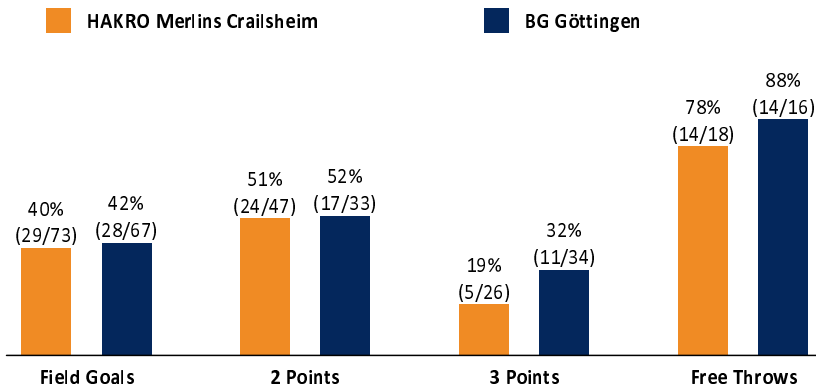

HAKRO Merlins Crailsheim 77 : 81

BG Göttingen

Referee: PANTHER Anne
Umpires: MUTAPCIC Armin / BOHN Andreas
Commissioner: LAUPRECHT Claus-Arwed

Attendance: 1.920
Ishofen, Arena Hohenlohe (3.200 Plätze), FR 7 OKT 2022, 19:00, Game-ID: 27482

Scoreboard table showing Q1, Q2, Q3, Q4 scores for CRA and GOT.

CRA - HAKRO Merlins Crailsheim (Coach: GLEIM Sebastian)

Main player statistics table for CRA, including columns for No., Name, Min, PTS, 2 Points, 3 Points, Field Goals, Free Throws, and various rebound and efficiency metrics.

GOT - BG Göttingen (Coach: MOORS Roel)

Main player statistics table for GOT, including columns for No., Name, Min, PTS, 2 Points, 3 Points, Field Goals, Free Throws, and various rebound and efficiency metrics.

Summary table comparing CRA and GOT on various metrics like Rebounds, Assists, Fouls, Turnovers, Steals, Points in the Paint, etc.

EASYCREDIT-BBL.DE
Alle offiziellen Statistiken der easyCredit BBL, Daten, Rekorde uvm. gibt es auf easyCredit-BBL.de!

MAGENTASPORT.DE
Keinen Korb mehr verpassen - Alle Spiele der easyCredit Basketball Bundesliga und des MagentaSport BBL Pokals live auf MagentaSport.de

LEGEND
Min Minutes Played, DR Defensive Rebounds, AS Assists, BS Blocked Shots, PF Fouls, +/- Plus-Minus-Rating
DNP Did Not Play, OR Offensive Rebounds, ST Steals, SB Shots Blocked, FD Fouls Drawn, * Starters
PTS Points, TR Total Rebounds, TO Turnovers, EFF Efficiency = ((PTS + TR + AS + ST + BS) - ((FGA - FGM) + (FTA - FTM) + TO))