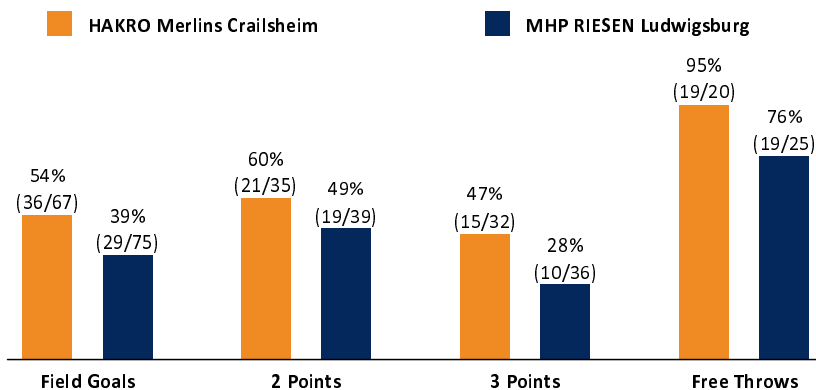

LUD - MHP RIESEN Ludwigsburg (Coach: KING Josh)

No.	Name	Min	PTS	2 Points	3 Points	Field Goals	Free Throws	OR	DR	TR	AS	ST	TO	BS	SB	PF	FD	EFF	+/-	
1	BÄHRE Jonathan	20:48	6	2/3 (67%)	0/1 (0%)	2/4 (50%)	2/2 (100%)	2	4	6		1	1			3	2	10	3	
2	PATRICK Jacob	3:51	0	0/1 (0%)	0/2 (0%)	0/3 (0%)										1		-3	-2	
*3	HUBB Prentiss	33:24	23	5/9 (56%)	3/12 (25%)	8/21 (38%)	4/5 (80%)	1	2	3	6		2		2		4	16	-19	
*5	ROBERSON Jeff	4:42	0	0/2 (0%)	0/1 (0%)	0/3 (0%)		1	1	2					1	1		-1	-4	
6	PATRICK Johannes	4:36	0		0/1 (0%)	0/1 (0%)							1					-2	1	
*7	MILLER Shonn	13:07	8	3/4 (75%)		3/4 (75%)	2/2 (100%)	1	2	3		1				2	3	11	-16	
*12	DUNN Jhonathan	34:49	24	4/7 (57%)	5/10 (50%)	9/17 (53%)	1/1 (100%)	2	3	5	1				1	3	3	22	-3	
*13	POLAS BARTOLO Yorman	26:18	12	2/3 (67%)	1/2 (50%)	3/5 (60%)	5/6 (83%)		7	7		1			1	5	5	17	-19	
23	JOHNSON Justin	21:20	3	1/5 (20%)	0/2 (0%)	1/7 (14%)	1/4 (25%)	5		5	1		2	2	1	1	3	0	-5	
27	EDIGIN Eddy	9:24	1	0/1 (0%)		0/1 (0%)	1/2 (50%)	1	1	2						2	1	1	-3	
29	CHERRY Will	27:41	10	2/4 (50%)	1/5 (20%)	3/9 (33%)	3/3 (100%)		1	1	8		3			3	2	10	-28	
Team / Coach								4	4	8		1					7			
Totals			200:00	87	19/39 (49%)	10/36 (28%)	29/75 (39%)	19/25 (76%)	17	25	42	16	3	10	2	6	21	23	88	-19

CRA	LUD
7 / 30 / 37	17 / 25 / 42
18	16
23	21
21	23
8	10
6	3
38	34
10	13
2	3
23 (90:67)	1 (58:59)
16-0 (86:65)	14-0 (28:27)
Lead Changes: 2	
Times Tied: 1	

EASYCREDIT-BBL.DE

Alle offiziellen Statistiken der easyCredit BBL, Daten, Rekorde uvm. gibt es auf easyCredit-BBL.de! Und für unterwegs: die neue offizielle Liga-App, kostenfrei für iOS und Android.

MAGENTASPORT.DE

Keinen Korb mehr verpassen - Alle Spiele der easyCredit Basketball Bundesliga und des MagentaSport BBL Pokals live auf MagentaSport.de

LEGEND
Min Minutes Played   DR Defensive Rebounds   AS Assists   BS Blocked Shots   PF Fouls   +/- Plus-Minus-Rating
DNP Did Not Play   OR Offensive Rebounds   ST Steals   SB Shots Blocked   FD Fouls Drawn   * Starters
PTS Points   TR Total Rebounds   TO Turnovers   EFF Efficiency = ((PTS + TR + AS + ST + BS) - ((FGA - FGM) + (FTA - FTM) + TO))