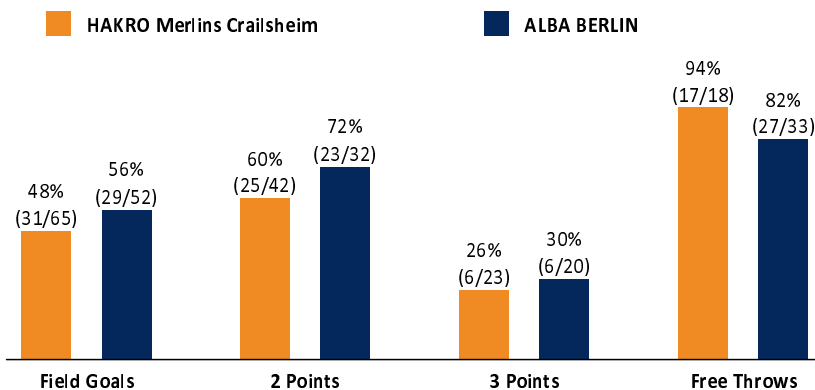

HAKRO Merlins Crailsheim 85 : 91

ALBA BERLIN

Referee: PANTHER Anne
Umpires: KOVACEVIC Nesa / LODER Benedikt
Commissioner: EICHHORN Christian

Attendance: 2.069

Ilshofen, Arena Hohenlohe (3.000 Plätze), DI 14 FEB 2023, 20:30, Game-ID: 27647

Summary table showing quarter scores for CRA and BER across Q1, Q2, Q3, and Q4.

CRA - HAKRO Merlins Crailsheim (Coach: MARKOVIC Nikola)

Main player statistics table for CRA, including columns for No., Name, Min, PTS, 2 Points, 3 Points, Field Goals, Free Throws, and various advanced metrics.

BER - ALBA BERLIN (Coach: GONZALEZ Israel)

Main player statistics table for BER, including columns for No., Name, Min, PTS, 2 Points, 3 Points, Field Goals, Free Throws, and various advanced metrics.

Summary table comparing CRA and BER on various team statistics such as Rebounds, Assists, Fouls, Turnovers, and Steals.

EASYCREDIT-BBL.DE

Alle offiziellen Statistiken der easyCredit BBL, Daten, Rekorde uvm. gibt es auf easyCredit-BBL.de! Und für unterwegs: die neue offizielle Liga-App, kostenfrei für iOS und Android.

MAGENTASPORT.DE

Keinen Korb mehr verpassen - Alle Spiele der easyCredit Basketball Bundesliga und des MagentaSport BBL Pokals live auf MagentaSport.de

LEGEND: Min Minutes Played, DR Defensive Rebounds, AS Assists, BS Blocked Shots, PF Fouls, +/- Plus-Minus-Rating, DNP Did Not Play, OR Offensive Rebounds, ST Steals, SB Shots Blocked, * Starters, PTS Points, TR Total Rebounds, TO Turnovers, EFF Efficiency = ((PTS + TR + AS + ST + BS) - ((FGA - FGM) + (FTA - FTM) + TO))