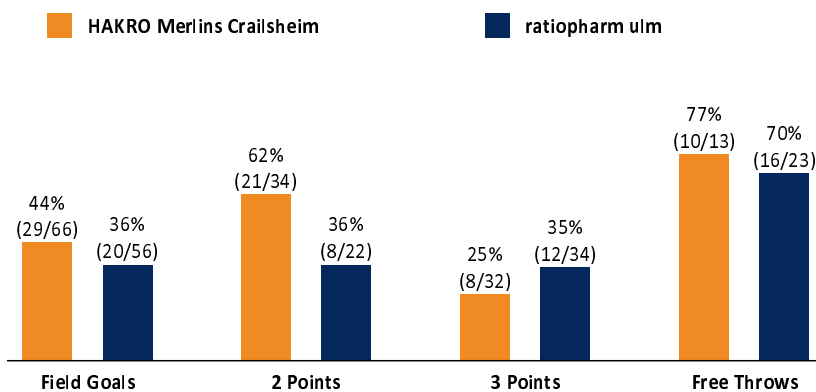

ULM - ratiopharm ulm (Coach: GAVEL Anton)

No.	Name	Min	PTS	2 Points	3 Points	Field Goals	Free Throws	OR	DR	TR	AS	ST	TO	BS	SB	PF	FD	EFF	+/-	
*2	DOS SANTOS Yago Mateus	32:24	11	2/4 (50%)	2/6 (33%)	4/10 (40%)	1/2 (50%)	1	2	3	7	2	5		1	1	5	11	-5	
*3	PAUL Brandon	20:50	8	1/2 (50%)	2/6 (33%)	3/8 (38%)		1	4	5		1	9			2	1	0	3	
17	NUNEZ Juan	17:56	8	1/3 (33%)	2/3 (67%)	3/6 (50%)	0/2 (0%)	1	3	4	3		3			2	1	7	-4	
*22	KLEPEISZ Thomas	33:06	19		4/6 (67%)	4/6 (67%)	7/7 (100%)		4	4	4	2	2			5	5	25	-6	
32	HAWLEY Joshua	21:15	2	0/1 (0%)	0/2 (0%)	0/3 (0%)	2/2 (100%)	1	3	4		3	1	1		2	1	6	-8	
*35	JALLOW Karim	21:46	3	0/1 (0%)	1/2 (50%)	1/3 (33%)			1	1	2		1			2		3	-13	
44	ZUGIC Fedor	12:43	3	1/3 (33%)	0/3 (0%)	1/6 (17%)	1/2 (50%)		1	1						1	2	-2	1	
*51	CABOCLO Bruno	31:24	12	3/7 (43%)	1/5 (20%)	4/12 (33%)	3/4 (75%)	3	2	5	1		3	3	1	2	2	9	-17	
63	FUCHS David	8:36	2	0/1 (0%)	0/1 (0%)	0/2 (0%)	2/4 (50%)	1	4	5			2			3	3	1	9	
77	DORN Antonio	DNP																		
Team / Coach								5	2	7							7			
Totals			200:00	68	8/22 (36%)	12/34 (35%)	20/56 (36%)	16/23 (70%)	13	26	39	17	8	26	4	2	20	20	67	-8

CRA	ULM
12 / 26 / 38	13 / 26 / 39
18	17
20	20
20	20
19	26
15	8
38	14
7	7
11	14
10 (24:14)	14 (45:59)
9-0 (9:3)	14-0 (45:59)
Lead Changes: 9	
Times Tied: 4	

EASYCREDIT-BBL.DE

Alle offiziellen Statistiken der easyCredit BBL, Daten, Rekorde uvm. gibt es auf easyCredit-BBL.de! Und für unterwegs: die neue offizielle Liga-App, kostenfrei für iOS und Android.

MAGENTASPORT.DE

Keinen Korb mehr verpassen - Alle Spiele der easyCredit Basketball Bundesliga und des MagentaSport BBL Pokals live auf MagentaSport.de

LEGEND
Min Minutes Played   DR Defensive Rebounds   AS Assists   BS Blocked Shots   PF Fouls   +/- Plus-Minus-Rating
DNP Did Not Play   OR Offensive Rebounds   ST Steals   SB Shots Blocked   FD Fouls Drawn   * Starters
PTS Points   TR Total Rebounds   TO Turnovers   EFF Efficiency = ((PTS + TR + AS + ST + BS) - ((FGA - FGM) + (FTA - FTM) + TO))