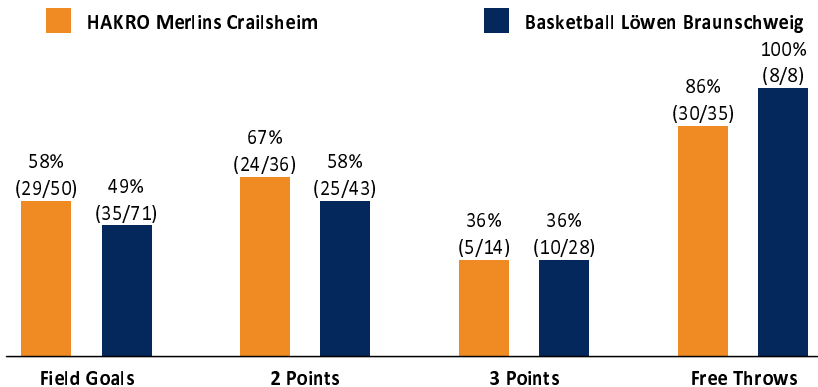

BRA - Basketball Löwen Braunschweig (Coach: RAMIREZ Jesus)

No.	Name	Min	PTS	2 Points	3 Points	Field Goals	Free Throws	OR	DR	TR	AS	ST	TO	BS	SB	PF	FD	EFF	+/-	
1	KRÄMER David	30:35	28	4/8 (50%)	6/14 (43%)	10/22 (45%)	2/2 (100%)	2	4	6	2	1			1	2	8	25	-1	
3	TISCHLER Nicholas	14:06	4	1/1 (100%)		1/1 (100%)	2/2 (100%)	1	1	2						1	1	6	-7	
4	VAN SLOOTEN Luc	5:27	0					1		1			2					-1	-8	
*7	MYLES Divine	32:41	24	8/14 (57%)	2/7 (29%)	10/21 (48%)	2/2 (100%)				9	2	1		3	2	3	23	1	
8	BANGO Jilson	3:41	2	1/2 (50%)		1/2 (50%)		1		1						1		2	-10	
10	FRU Sananda	14:16	0					2		2						4		2	-1	
*13	TISCHLER Brandon	15:46	2	1/1 (100%)	0/1 (0%)	1/2 (50%)		1	1	2	2		1	1		2		5	1	
*14	SLEVA Dustin	30:55	10	5/9 (56%)	0/1 (0%)	5/10 (50%)		1	5	6		2	2	1	1	5	3	12	2	
20	COLE R.J.	12:35	4	1/3 (33%)	0/1 (0%)	1/4 (25%)	2/2 (100%)		1	1	1		2			4	3	1	-15	
*21	AMAIZE Robin	14:24	3		1/3 (33%)	1/3 (33%)			2	2	1		1	1		3	1	4	7	
*44	TURUDIC Benedikt	25:34	11	4/5 (80%)	1/1 (100%)	5/6 (83%)		2	2	4	2	2	1	1		5		18	6	
Team / Coach								1	1	2			1			1		1		
Totals			200:00	88	25/43 (58%)	10/28 (36%)	35/71 (49%)	8/8 (100%)	12	17	29	17	7	11	4	5	30	19	98	-5

CRA	BRA
6 / 22 / 28	Rebounds OR/DR/TR
17	Assists
19	Fouls
29	Fouls Drawn
15	Turnovers
3	Steals
38	Points in the Paint
7	Second Chance Points
12	Fast Break Points
11 (34:23)	Biggest Lead
9-0 (24:17)	Biggest Scoring Run
	Lead Changes: 10
	Times Tied: 8

EASYCREDIT-BBL.DE

Alle offiziellen Statistiken der easyCredit BBL, Daten, Rekorde uvm. gibt es auf easyCredit-BBL.de! Und für unterwegs: die neue offizielle Liga-App, kostenfrei für iOS und Android.

MAGENTASPORT.DE

Keinen Korb mehr verpassen - Alle Spiele der easyCredit Basketball Bundesliga und des MagentaSport BBL Pokals live auf MagentaSport.de

LEGEND
Min Minutes Played   DR Defensive Rebounds   AS Assists   BS Blocked Shots   PF Fouls   +/- Plus-Minus-Rating
DNP Did Not Play   OR Offensive Rebounds   ST Steals   SB Shots Blocked   FD Fouls Drawn   * Starters
PTS Points   TR Total Rebounds   TO Turnovers   EFF Efficiency = ((PTS + TR + AS + ST + BS) - ((FGA - FGM) + (FTA - FTM) + TO))