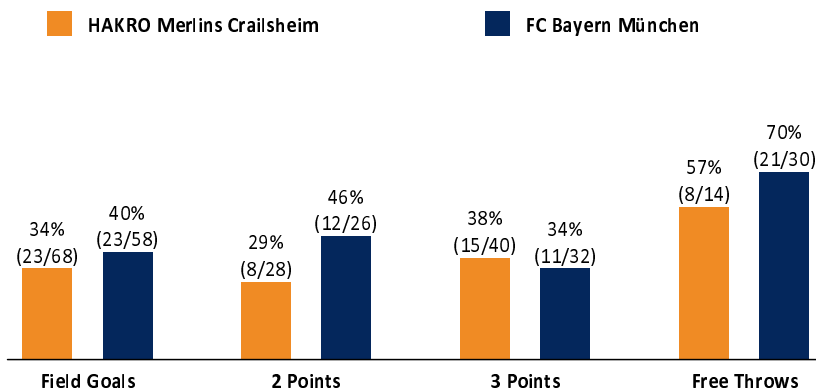

HAKRO Merlins Crailsheim 69 : 78

FC Bayern München

Referee: KRAUSE Oliver
Umpires: KATTUR Radeesh / BRENDEL Nikolas
Commissioner: EICHHORN Christian

Attendance: 2.542
Ishofen, Arena Hohenlohe (3.000 Plätze), SO 23 APR 2023, 15:00, Game-ID: 27730

Table with 4 columns (Q1, Q2, Q3, Q4) and 2 rows (CRA, FCB) showing quarter scores.

CRA - HAKRO Merlins Crailsheim (Coach: MARKOVIC Nikola)

Main player statistics table for CRA team, including columns for No., Name, Min, PTS, 2 Points, 3 Points, Field Goals, Free Throws, and various advanced stats.

FCB - FC Bayern München (Coach: TRINCHIERI Andrea)

Main player statistics table for FCB team, including columns for No., Name, Min, PTS, 2 Points, 3 Points, Field Goals, Free Throws, and various advanced stats.

Summary table comparing CRA and FCB on various team statistics like Rebounds, Assists, Fouls, etc.

EASYCREDIT-BBL.DE
Alle offiziellen Statistiken der easyCredit BBL, Daten, Rekorde uvm. gibt es auf easyCredit-BBL.de!

MAGENTASPORT.DE
Keinen Korb mehr verpassen - Alle Spiele der easyCredit Basketball Bundesliga und des MagentaSport BBL Pokals live auf MagentaSport.de

LEGEND
Min Minutes Played, DR Defensive Rebounds, AS Assists, BS Blocked Shots, PF Fouls, +/- Plus-Minus-Rating
DNP Did Not Play, OR Offensive Rebounds, ST Steals, SB Shots Blocked, FD Fouls Drawn, * Starters
PTS Points, TR Total Rebounds, TO Turnovers, EFF Efficiency = ((PTS + TR + AS + ST + BS) - ((FGA - FGM) + (FTA - FTM) + TO))