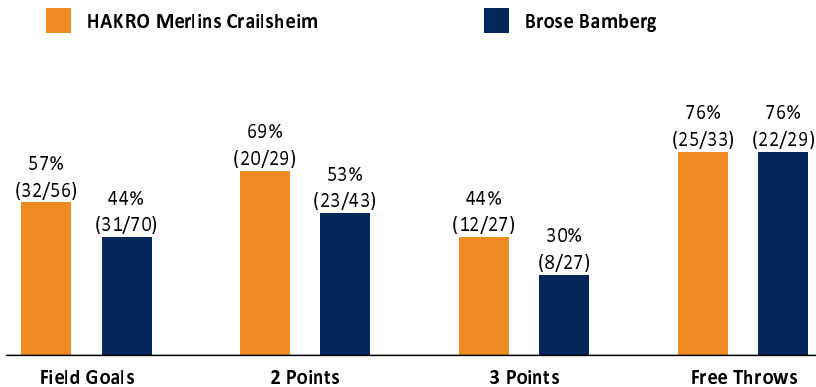

HAKRO Merlins Crailsheim 101 : 92

Brose Bamberg

Referee: MADINGER Christof
Umpires: FINGERLING Stefan / KRAUSE Tim
Commissioner: GINTSCHEL Winfried

Attendance: 2.522
Ishofen, Arena Hohenlohe (3.000 Plätze), SA 29 APR 2023, 20:30, Game-ID: 27744

Summary table showing quarter scores (Q1-Q4) for CRA and BAM.

CRA - HAKRO Merlins Crailsheim (Coach: MARKOVIC Nikola)

Main player statistics table for CRA, including columns for No., Name, Min, PTS, 2 Points, 3 Points, Field Goals, Free Throws, and various rebound/assist metrics.

BAM - Brose Bamberg (Coach: AMIEL Oren)

Main player statistics table for BAM, including columns for No., Name, Min, PTS, 2 Points, 3 Points, Field Goals, Free Throws, and various rebound/assist metrics.

Summary table comparing CRA and BAM on various metrics like Rebounds, Assists, Fouls, Turnovers, Steals, Points in the Paint, etc.

EASYCREDIT-BBL.DE
Alle offiziellen Statistiken der easyCredit BBL, Daten, Rekorde uvm. gibt es auf easyCredit-BBL.de!

MAGENTASPORT.DE
Keinen Korb mehr verpassen - Alle Spiele der easyCredit Basketball Bundesliga und des MagentaSport BBL Pokals live auf MagentaSport.de

LEGEND
Min Minutes Played, DR Defensive Rebounds, AS Assists, BS Blocked Shots, PF Fouls, +/- Plus-Minus-Rating
DNP Did Not Play, OR Offensive Rebounds, ST Steals, SB Shots Blocked, FD Fouls Drawn, * Starters
PTS Points, TR Total Rebounds, TO Turnovers, EFF Efficiency = ((PTS + TR + AS + ST + BS) - ((FGA - FGM) + (FTA - FTM) + TO))