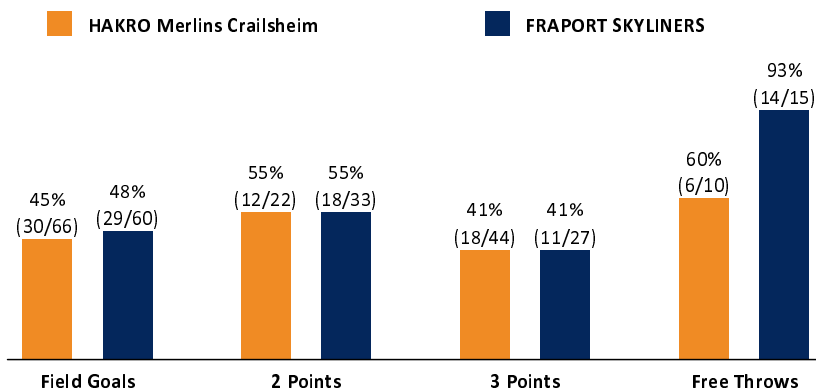

HAKRO Merlins Crailsheim 84 : 83

FRAPORT SKYLINERS

Referee: LOTTERMOSER Robert
Umpires: THEIS Christian / REY Danjana
Commissioner: BENDER Ute

Attendance: 2.617
Ilshofen, Arena Hohenlohe (3.000 Plätze), FR 5 MAI 2023, 20:30, Game-ID: 27760

Table with 4 columns (Q1, Q2, Q3, Q4) and 2 rows (CRA, FRA) showing quarter scores.

CRA - HAKRO Merlins Crailsheim (Coach: MARKOVIC Nikola)

Main player statistics table for CRA team, including columns for No., Name, Min, PTS, 2 Points, 3 Points, Field Goals, Free Throws, OR, DR, TR, AS, ST, TO, BS, SB, PF, FD, EFF, +/-.

FRA - FRAPORT SKYLINERS (Coach: PERWAS Klaus)

Main player statistics table for FRA team, including columns for No., Name, Min, PTS, 2 Points, 3 Points, Field Goals, Free Throws, OR, DR, TR, AS, ST, TO, BS, SB, PF, FD, EFF, +/-.

Summary table comparing CRA and FRA team statistics: Rebounds, Assists, Fouls, Turnovers, Steals, Points in the Paint, Second Chance Points, Fast Break Points, Biggest Lead, Biggest Scoring Run, Lead Changes, Times Tied.

EASYCREDIT-BBL.DE

Alle offiziellen Statistiken der easyCredit BBL, Daten, Rekorde uvm. gibt es auf easyCredit-BBL.de! Und für unterwegs: die neue offizielle Liga-App, kostenfrei für iOS und Android.

MAGENTASPORT.DE

Keinen Korb mehr verpassen - Alle Spiele der easyCredit Basketball Bundesliga und des MagentaSport BBL Pokals live auf MagentaSport.de

LEGEND
Min Minutes Played
DNP Did Not Play
PTS Points
DR Defensive Rebounds
OR Offensive Rebounds
TR Total Rebounds
AS Assists
ST Steals
TO Turnovers
BS Blocked Shots
SB Shots Blocked
EFF Efficiency = ((PTS + TR + AS + ST + BS) - ((FGA - FGM) + (FTA - FTM) + TO))
PF Fouls
FD Fouls Drawn
+/- Plus-Minus-Rating
* Starters