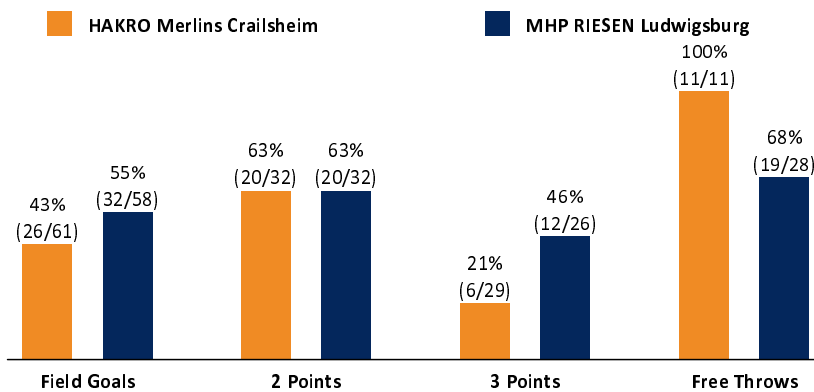

HAKRO Merlins Crailsheim

69 : 95

MHP RIESEN Ludwigsburg

Referee: PANTHER Anne
Umpires: MADINGER Christof / HACK Johannes
Commissioner: LAUPRECHT Claus-Arwed

Attendance: 2.365
Ilshofen, Arena Hohenlohe (3.000 Plätze), SA 3 DEZ 2022, 20:30, Game-ID: 28002

Summary table showing quarter scores (Q1-Q4) for CRA and LUD.

CRA - HAKRO Merlins Crailsheim (Coach: GLEIM Sebastian)

Main player statistics table for CRA, including columns for No., Name, Min, PTS, 2 Points, 3 Points, Field Goals, Free Throws, and various rebound/assist metrics.

Summary table comparing CRA and LUD on various metrics: Rebounds, Assists, Fouls, Turnovers, Steals, Points in the Paint, Second Chance Points, Fast Break Points, Biggest Lead, Biggest Scoring Run, Lead Changes, and Times Tied.