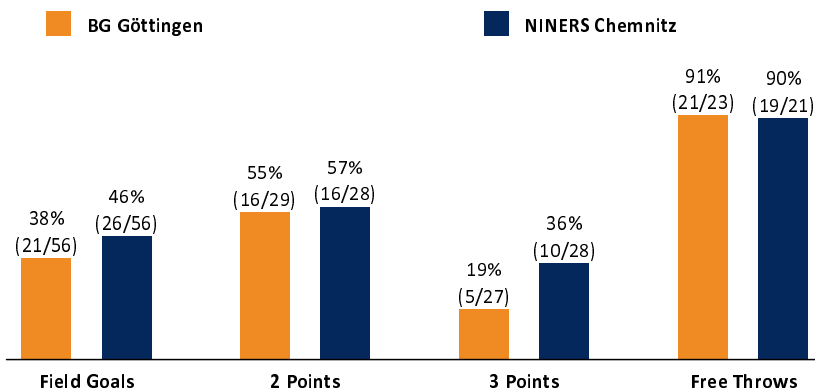

BG Göttingen

68 : 81

NINERS Chemnitz

Referee: MADINGER Christof
Umpires: REITER Moritz / STRAUBE Carsten
Commissioner: WEGNER Ronny

Attendance: 2.517
Göttingen, Sparkassen Arena Göttingen (3.447 Plätze), MO 24 APR 2023, 19:00, Game-ID: 27468

Scoreboard table showing Q1, Q2, Q3, Q4 scores for GOT and CHE.

GOT - BG Göttingen (Coach: MOORS Roel)

Main player statistics table for GOT, including columns for No., Name, Min, PTS, 2 Points, 3 Points, Field Goals, Free Throws, and various rebound/assist metrics.

Summary table comparing GOT and CHE on various metrics like Rebounds, Assists, Fouls, Turnovers, Steals, Points in the Paint, Second Chance Points, Fast Break Points, Biggest Lead, Biggest Scoring Run, Lead Changes, and Times Tied.