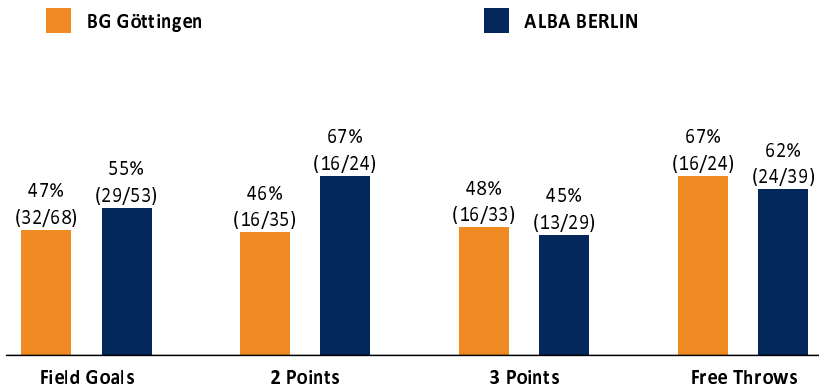

BG Göttingen

96 : 95

ALBA BERLIN

Referee: MATIP Martin
Umpires: KRAUSE Oliver / SIMONOW Konstantin
Commissioner: WEGNER Ronny

Attendance: 3.447
Göttingen, Sparkassen Arena Göttingen (3.447 Plätze), SO 27 NOV 2022, 15:00, Game-ID: 27531

Scoreboard table showing Q1, Q2, Q3, Q4 scores for GOT and BER.

GOT - BG Göttingen (Coach: MOORS Roel)

Main player statistics table for GOT - BG Göttingen including columns for No., Name, Min, PTS, 2 Points, 3 Points, Field Goals, Free Throws, OR, DR, TR, AS, ST, TO, BS, SB, PF, FD, EFF, +/-.

BER - ALBA BERLIN (Coach: GONZALEZ Israel)

Main player statistics table for BER - ALBA BERLIN including columns for No., Name, Min, PTS, 2 Points, 3 Points, Field Goals, Free Throws, OR, DR, TR, AS, ST, TO, BS, SB, PF, FD, EFF, +/-.

Summary statistics table comparing GOT and BER across various categories like Rebounds, Assists, Fouls, etc.

EASYCREDIT-BBL.DE

Alle offiziellen Statistiken der easyCredit BBL, Daten, Rekorde uvm. gibt es auf easyCredit-BBL.de! Und für unterwegs: die neue offizielle Liga-App, kostenfrei für iOS und Android.

MAGENTASPORT.DE

Keinen Korb mehr verpassen - Alle Spiele der easyCredit Basketball Bundesliga und des MagentaSport BBL Pokals live auf MagentaSport.de

LEGEND
Min Minutes Played
DNP Did Not Play
PTS Points
DR Defensive Rebounds
OR Offensive Rebounds
TR Total Rebounds
AS Assists
ST Steals
TO Turnovers
BS Blocked Shots
SB Shots Blocked
EFF Efficiency = ((PTS + TR + AS + ST + BS) - ((FGA - FGM) + (FTA - FTM) + TO))
PF Fouls
FD Fouls Drawn
+/- Plus-Minus-Rating
* Starters