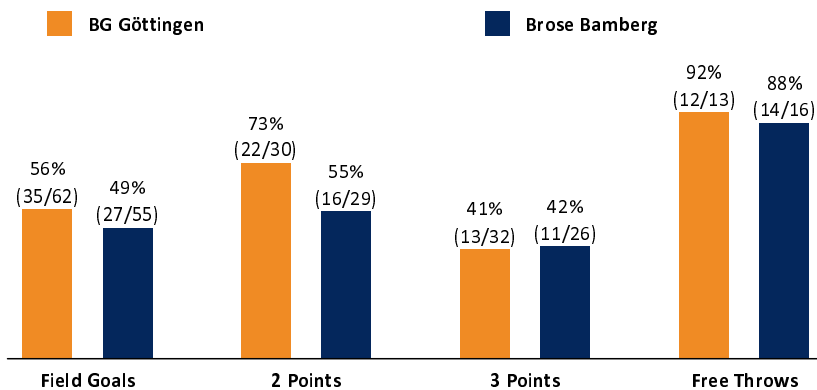

BG Göttingen

95 : 79

Brose Bamberg

Referee: PANTHER Anne
Umpires: SIROWI Dennis / REY Danjana
Commissioner: MOCZULSKI Dariusz

Attendance: 3.001
Göttingen, Sparkassen Arena Göttingen (3.447 Plätze), SA 17 DEZ 2022, 20:30, Game-ID: 27546

Scoreboard table showing Q1, Q2, Q3, Q4 scores for GOT and BAM.

GOT - BG Göttingen (Coach: MOORS Roel)

Main player statistics table for GOT - BG Göttingen, including columns for No., Name, Min, PTS, 2 Points, 3 Points, Field Goals, Free Throws, and various advanced stats.

BAM - Brose Bamberg (Coach: AMIEL Oren)

Main player statistics table for BAM - Brose Bamberg, including columns for No., Name, Min, PTS, 2 Points, 3 Points, Field Goals, Free Throws, and various advanced stats.

Summary statistics table comparing GOT and BAM across categories like Rebounds, Assists, Fouls, Turnovers, Steals, Points in the Paint, etc.

EASYCREDIT-BBL.DE

Alle offiziellen Statistiken der easyCredit BBL, Daten, Rekorde uvm. gibt es auf easyCredit-BBL.de! Und für unterwegs: die neue offizielle Liga-App, kostenfrei für iOS und Android.

MAGENTASPORT.DE

Keinen Korb mehr verpassen - Alle Spiele der easyCredit Basketball Bundesliga und des MagentaSport BBL Pokals live auf MagentaSport.de

LEGEND
Min Minutes Played
DNP Did Not Play
PTS Points
DR Defensive Rebounds
OR Offensive Rebounds
TR Total Rebounds
AS Assists
ST Steals
TO Turnovers
BS Blocked Shots
SB Shots Blocked
EFF Efficiency = ((PTS + TR + AS + ST + BS) - ((FGA - FGM) + (FTA - FTM) + TO))
PF Fouls
FD Fouls Drawn
+/- Plus-Minus-Rating
* Starters