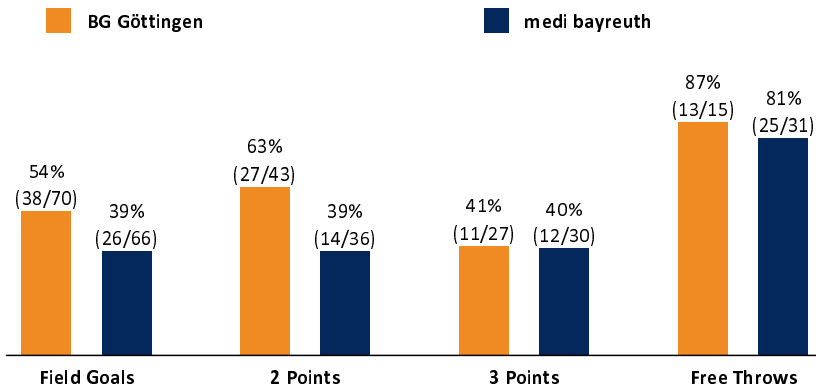

BG Göttingen

100 : 89

medi bayreuth

Referee: CICI Gentian
Umpires: KOVACEVIC Nesa / ARIK Tamer
Commissioner: BENDER Ute

Attendance: 2.167
Göttingen, Sparkassen Arena Göttingen (3.447 Plätze), DO 22 DEZ 2022, 19:00, Game-ID: 27618

Scoreboard table showing Q1, Q2, Q3, Q4 scores for GOT and BAY.

GOT - BG Göttingen (Coach: MOORS Roel)

Main player statistics table for GOT - BG Göttingen, including columns for No., Name, Min, PTS, 2 Points, 3 Points, Field Goals, Free Throws, and various rebound/assist metrics.

BAY - medi bayreuth (Coach: MASELL Lars)

Main player statistics table for BAY - medi bayreuth, including columns for No., Name, Min, PTS, 2 Points, 3 Points, Field Goals, Free Throws, and various rebound/assist metrics.

Summary table comparing GOT and BAY on various metrics like Rebounds, Assists, Fouls, Turnovers, Steals, Points in the Paint, etc.

EASYCREDIT-BBL.DE

Alle offiziellen Statistiken der easyCredit BBL, Daten, Rekorde uvm. gibt es auf easyCredit-BBL.de! Und für unterwegs: die neue offizielle Liga-App, kostenfrei für iOS und Android.

MAGENTASPORT.DE

Keinen Korb mehr verpassen - Alle Spiele der easyCredit Basketball Bundesliga und des MagentaSport BBL Pokals live auf MagentaSport.de

LEGEND
Min Minutes Played
DNP Did Not Play
PTS Points
DR Defensive Rebounds
OR Offensive Rebounds
TR Total Rebounds
AS Assists
ST Steals
TO Turnovers
BS Blocked Shots
SB Shots Blocked
EFF Efficiency = ((PTS + TR + AS + ST + BS) - ((FGA - FGM) + (FTA - FTM) + TO))