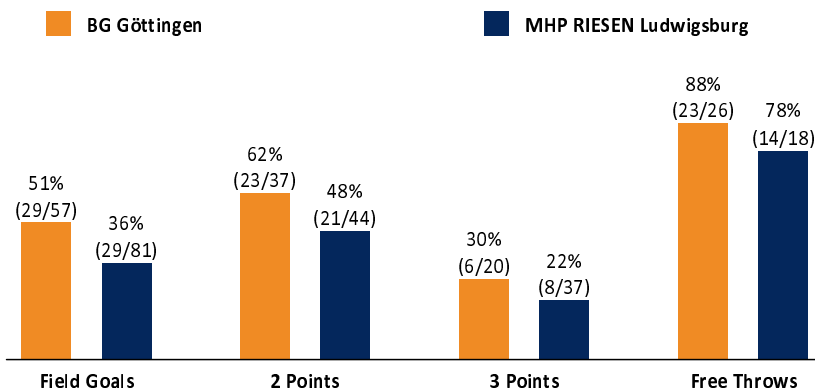

BG Göttingen

87 : 80 MHP RIESEN Ludwigsburg

Referee: MATIP Martin
Umpires: BOHN Andreas / FINGERLING Stefan
Commissioner: WEGNER Ronny

Attendance: 2.819
Göttingen, Sparkassen Arena Göttingen (3.447 Plätze), SA 15 APR 2023, 20:30, Game-ID: 27708

Scoreboard table showing Q1, Q2, Q3, Q4 scores for GOT and LUD.

GOT - BG Göttingen (Coach: MOORS Roel)

Main player statistics table for GOT - BG Göttingen including columns for No., Name, Min, PTS, 2 Points, 3 Points, Field Goals, Free Throws, OR, DR, TR, AS, ST, TO, BS, SB, PF, FD, EFF, +/-.

Summary table comparing GOT and LUD on various metrics like Rebounds, Assists, Fouls, Turnovers, Steals, Points in the Paint, Second Chance Points, Fast Break Points, Biggest Lead, Biggest Scoring Run, Lead Changes, and Times Tied.