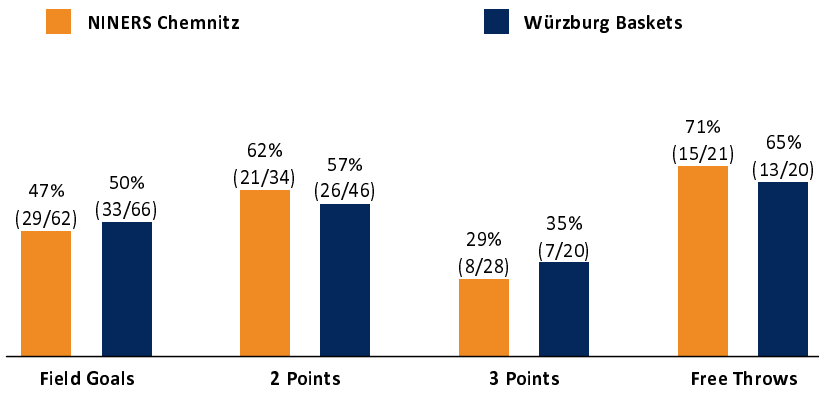

WUE - Würzburg Baskets (Coach: FILIPOVSKI Sasa)

No.	Name	Min	PTS	2 Points	3 Points	Field Goals	Free Throws	OR	DR	TR	AS	ST	TO	BS	SB	PF	FD	EFF	+/-	
*0	BRYCE C.J.	36:33	16	1/7 (14%)	3/6 (50%)	4/13 (31%)	5/6 (83%)		3	3	3	2	4			2	3	10	1	
4	BÖHMER Julius	10:55	2	1/1 (100%)	0/2 (0%)	1/3 (33%)			1	1	1	1	1			3		2	1	
7	GALIC Luka	DNP																		
10	WILLIAMS O'Showen	11:58	0						2	2						2	2	2	0	
*11	WHITTAKER Stanley	34:16	24	7/12 (58%)	2/4 (50%)	9/16 (56%)	4/6 (67%)	1	4	5	3	4			1	2	5	27	2	
12	NDI Elijah	DNP																		
*20	WILLIAMS Xeyrius	36:11	10	5/8 (63%)	0/4 (0%)	5/12 (42%)		2	3	5		3	3	3		2		11	6	
*24	HUNT Cameron	30:23	16	4/6 (67%)	2/4 (50%)	6/10 (60%)	2/2 (100%)		1	1		1	1			4	6	13	7	
40	WELP Collin	26:08	12	5/6 (83%)		5/6 (83%)	2/3 (67%)	2	4	6		1	1			3	3	16	8	
*65	STANIC Filip	13:36	6	3/6 (50%)		3/6 (50%)	0/3 (0%)	3	5	8	1					4	3	9	0	
Team / Coach																	0			
Totals			200:00	86	26/46 (57%)	7/20 (35%)	33/66 (50%)	13/20 (65%)	8	23	31	8	12	10	3	1	22	22	90	5

CHE	WUE
14 / 28 / 42	Rebounds OR/DR/TR
21	Assists
22	Fouls
22	Fouls Drawn
18	Turnovers
7	Steals
42	Points in the Paint
12	Second Chance Points
10	Fast Break Points
4 (65:61)	Biggest Lead
7-0 (30:35)	Biggest Scoring Run
	Lead Changes: 10
	Times Tied: 6

EASYCREDIT-BBL.DE

Alle offiziellen Statistiken der easyCredit BBL, Daten, Rekorde uvm. gibt es auf easyCredit-BBL.de! Und für unterwegs: die neue offizielle Liga-App, kostenfrei für iOS und Android.

MAGENTASPORT.DE

Keinen Korb mehr verpassen - Alle Spiele der easyCredit Basketball Bundesliga und des MagentaSport BBL Pokals live auf MagentaSport.de

LEGEND
Min Minutes Played   DR Defensive Rebounds   AS Assists   BS Blocked Shots   PF Fouls   +/- Plus-Minus-Rating
DNP Did Not Play   OR Offensive Rebounds   ST Steals   SB Shots Blocked   FD Fouls Drawn   * Starters
PTS Points   TR Total Rebounds   TO Turnovers   EFF Efficiency = ((PTS + TR + AS + ST + BS) - ((FGA - FGM) + (FTA - FTM) + TO))