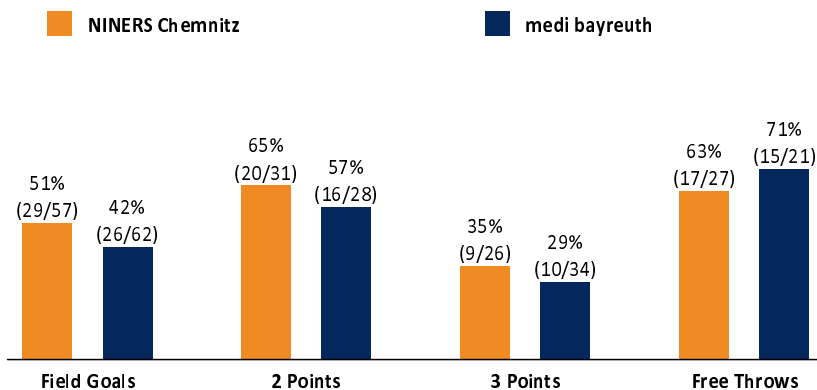

BAY - medi bayreuth (Coach: MASELL Lars)

No.	Name	Min	PTS	2 Points	3 Points	Field Goals	Free Throws	OR	DR	TR	AS	ST	TO	BS	SB	PF	FD	EFF	+/-	
0	CHILDRESS Brandon	30:00	12	1/2 (50%)	1/7 (14%)	2/9 (22%)	7/8 (88%)	2	2	4	4	2	2			2	8	12	-4	
*1	HILL Ahmed	16:31	2	1/3 (33%)	0/3 (0%)	1/6 (17%)			4	4	1	1	4			4		-1	-12	
*3	RICH Osaro Jürgen	22:40	12	1/2 (50%)	2/3 (67%)	3/5 (60%)	4/5 (80%)	2	5	7	1		1			1	4	16	-4	
8	DIALLO Nat	3:50	4	2/3 (67%)		2/3 (67%)	0/2 (0%)					1					1	2	-11	
9	BRUHNKE Kay	9:02	8	2/2 (100%)	1/3 (33%)	3/5 (60%)	1/2 (50%)	2	5	7			2	2		1	1	12	3	
*10	DORETH Bastian	20:29	3		1/2 (50%)	1/2 (50%)					2		2			2	1	2	-16	
16	NIKIC Kresimir	17:26	6	3/5 (60%)		3/5 (60%)			2	2	2	1		1		3	2	10	13	
21	WEST Jarrod	19:31	11	1/2 (50%)	3/7 (43%)	4/9 (44%)			2	2	2					5		10	9	
*23	YOUNG Kalif	18:44	4	2/4 (50%)		2/4 (50%)			2	1	3	1	2			3		8	-9	
*34	ROWE Jackson	30:57	15	3/3 (100%)	2/7 (29%)	5/10 (50%)	3/4 (75%)	1	1	2	5	2	2	1		1	3	17	0	
44	GRANT Sasha	10:50	0	0/2 (0%)	0/2 (0%)	0/4 (0%)		2	1	3					1	2		-1	-4	
52	KÄMPF Florian	DNP																		
Team / Coach									1	1		2						-1		
Totals			200:00	77	16/28 (57%)	10/34 (29%)	26/62 (42%)	15/21 (71%)	11	24	35	18	9	15	4	1	24	20	86	-7

CHE	BAY
7 / 28 / 35	11 / 24 / 35
25	18
20	24
24	20
15	15
5	9
38	32
9	2
10	6
23 (75:52)	1 (16:17)
7-0 (38:31)	15-0 (77:71)
Lead Changes: 2	
Times Tied: 3	

EASYCREDIT-BBL.DE

Alle offiziellen Statistiken der easyCredit BBL, Daten, Rekorde uvm. gibt es auf easyCredit-BBL.de! Und für unterwegs: die neue offizielle Liga-App, kostenfrei für iOS und Android.

MAGENTASPORT.DE

Keinen Korb mehr verpassen - Alle Spiele der easyCredit Basketball Bundesliga und des MagentaSport BBL Pokals live auf MagentaSport.de

LEGEND
Min Minutes Played   DR Defensive Rebounds   AS Assists   BS Blocked Shots   PF Fouls   +/- Plus-Minus-Rating
DNP Did Not Play   OR Offensive Rebounds   ST Steals   SB Shots Blocked   FD Fouls Drawn   * Starters
PTS Points   TR Total Rebounds   TO Turnovers   EFF Efficiency = ((PTS + TR + AS + ST + BS) - ((FGA - FGM) + (FTA - FTM) + TO))