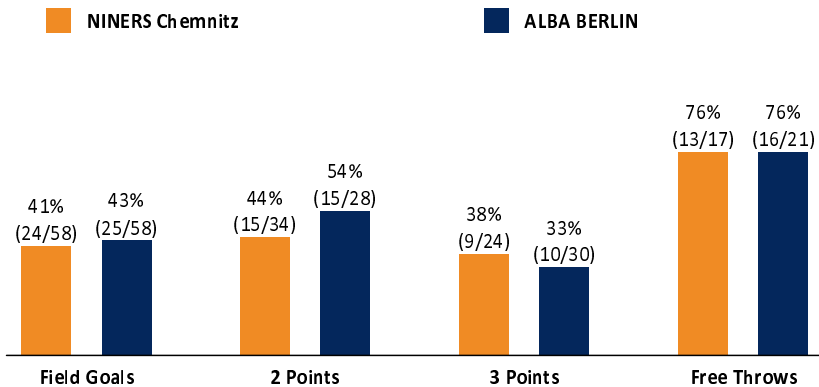

NINERS Chemnitz

70 : 76

ALBA BERLIN

Referee: STRAUBE Carsten
Umpires: CICI Gentian / BOHN Andreas
Commissioner: GITZLER Jörg

Attendance: 4.456
Chemnitz, Messe Chemnitz (4.732 Plätze), DI 11 APR 2023, 19:00, Game-ID: 27567

Summary table showing scores by quarter (Q1-Q4) for CHE and BER.

CHE - NINERS Chemnitz (Coach: PASTORE Rodrigo)

Main player statistics table for CHE, including columns for No., Name, Min, PTS, 2 Points, 3 Points, Field Goals, Free Throws, and various rebound/assist metrics.

BER - ALBA BERLIN (Coach: GONZALEZ Israel)

Main player statistics table for BER, including columns for No., Name, Min, PTS, 2 Points, 3 Points, Field Goals, Free Throws, and various rebound/assist metrics.

Summary table comparing CHE and BER on various performance metrics such as Rebounds, Assists, Fouls, and Steals.

EASYCREDIT-BBL.DE
Alle offiziellen Statistiken der easyCredit BBL, Daten, Rekorde uvm. gibt es auf easyCredit-BBL.de!

MAGENTASPORT.DE
Keinen Korb mehr verpassen - Alle Spiele der easyCredit Basketball Bundesliga und des MagentaSport BBL Pokals live auf MagentaSport.de

LEGEND
Min Minutes Played, DR Defensive Rebounds, AS Assists, BS Blocked Shots, PF Fouls, +/- Plus-Minus-Rating
DNP Did Not Play, OR Offensive Rebounds, ST Steals, SB Shots Blocked, FD Fouls Drawn, * Starters
PTS Points, TR Total Rebounds, TO Turnovers, EFF Efficiency = ((PTS + TR + AS + ST + BS) - ((FGA - FGM) + (FTA - FTM) + TO))