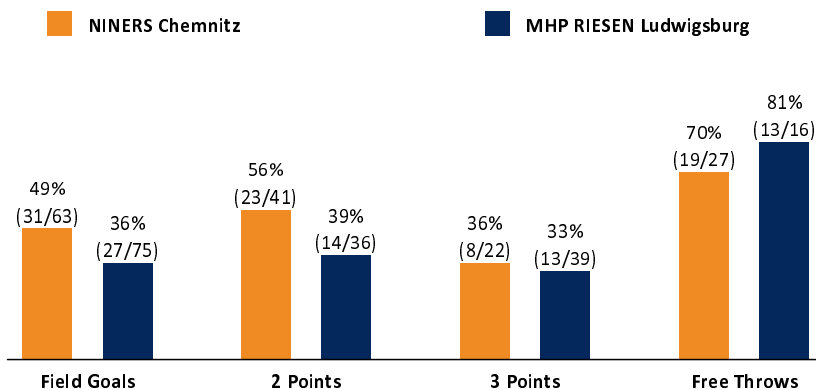

LUD - MHP RIESEN Ludwigsburg (Coach: KING Josh)

No.	Name	Min	PTS	2 Points	3 Points	Field Goals	Free Throws	OR	DR	TR	AS	ST	TO	BS	SB	PF	FD	EFF	+/-	
0	WHITEHEAD Isaiah	21:48	11	1/7 (14%)	2/8 (25%)	3/15 (20%)	3/4 (75%)		1	1	2		1		1	2	2	0	-7	
1	BÄHRE Jonathan	17:17	5	1/1 (100%)	1/1 (100%)	2/2 (100%)		1	2	3	1	2	1	2		2		12	-1	
2	PATRICK Jacob	10:12	3		1/3 (33%)	1/3 (33%)		1	1	2			1				1	2	-13	
*3	HUBB Prentiss	31:06	21	2/5 (40%)	4/13 (31%)	6/18 (33%)	5/5 (100%)	1	6	7	4	1	2		1	3	5	19	8	
*5	ROBERSON Jeff	8:10	3	0/1 (0%)	1/1 (100%)	1/2 (50%)		2		2		1				1	2	5	3	
6	PATRICK Johannes	6:12	0	0/1 (0%)	0/1 (0%)	0/2 (0%)						1				1		-1	-2	
*7	MILLER Shonn	18:31	16	6/8 (75%)	1/2 (50%)	7/10 (70%)	1/1 (100%)	5	4	9			1			3	3	21	8	
*12	DUNN Jhonathan	21:28	8	1/1 (100%)	2/6 (33%)	3/7 (43%)		1	2	3			1			5	1	6	-13	
*13	POLAS BARTOLO Yorman	29:37	11	3/5 (60%)	1/2 (50%)	4/7 (57%)	2/2 (100%)	2	2	4	1		4			5	4	9	-4	
27	EDIGIN Eddy	11:23	1	0/2 (0%)		0/2 (0%)	1/2 (50%)	1	4	5		1	2			2	3	2	-19	
29	CHERRY Will	24:16	1	0/5 (0%)	0/2 (0%)	0/7 (0%)	1/2 (50%)	1		1	5	2	2		3	3	2	-1	-5	
Team / Coach								1		1					1		1			
Totals			200:00	80	14/36 (39%)	13/39 (33%)	27/75 (36%)	13/16 (81%)	16	22	38	13	8	15	2	5	28	23	75	-9

CHE	LUD
13 / 31 / 44	16 / 22 / 38
21	13
23	28
26	23
19	15
9	8
46	24
11	16
8	4
20 (59:39)	6 (0:6)
12-0 (15:8)	7-0 (85:78)
Lead Changes: 1	
Times Tied: 1	

EASYCREDIT-BBL.DE

Alle offiziellen Statistiken der easyCredit BBL, Daten, Rekorde uvm. gibt es auf easyCredit-BBL.de! Und für unterwegs: die neue offizielle Liga-App, kostenfrei für iOS und Android.

MAGENTASPORT.DE

Keinen Korb mehr verpassen - Alle Spiele der easyCredit Basketball Bundesliga und des MagentaSport BBL Pokals live auf MagentaSport.de

LEGEND
Min Minutes Played   DR Defensive Rebounds   AS Assists   BS Blocked Shots   PF Fouls   +/- Plus-Minus-Rating
DNP Did Not Play   OR Offensive Rebounds   ST Steals   SB Shots Blocked   FD Fouls Drawn   * Starters
PTS Points   TR Total Rebounds   TO Turnovers   EFF Efficiency = ((PTS + TR + AS + ST + BS) - ((FGA - FGM) + (FTA - FTM) + TO))