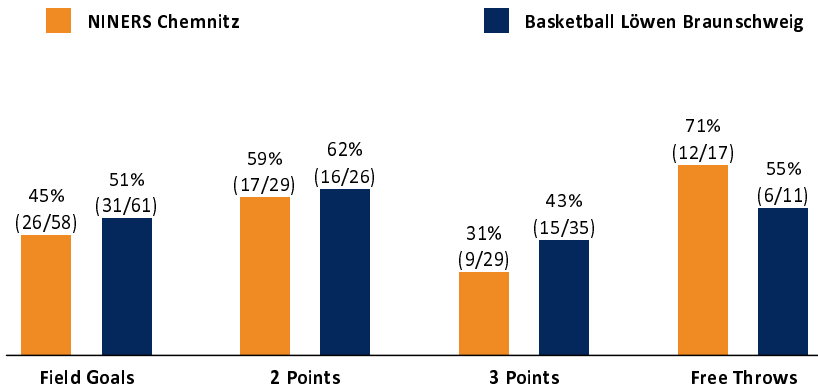

BRA - Basketball Löwen Braunschweig (Coach: RAMIREZ Jesus)

No.	Name	Min	PTS	2 Points	3 Points	Field Goals	Free Throws	OR	DR	TR	AS	ST	TO	BS	SB	PF	FD	EFF	+/-	
0	AYDINOGLU Gian	DNP																		
1	KRÄMER David	18:10	18	3/5 (60%)	3/9 (33%)	6/14 (43%)	3/5 (60%)		1	1	2	1	2			4	5	10	4	
3	TISCHLER Nicholas	9:44	2	1/1 (100%)	0/1 (0%)	1/2 (50%)			1	1	1					1	1	3	5	
*4	VAN SLOOTEN Luc	19:06	0		0/3 (0%)	0/3 (0%)		1	3	4	1		2			4	2	0	-1	
7	MYLES Divine	31:57	18	6/7 (86%)	2/5 (40%)	8/12 (67%)	0/2 (0%)	1	3	4	6	1	3			2	4	20	6	
10	FRU Sananda	19:23	3	1/2 (50%)		1/2 (50%)	1/2 (50%)	1	5	6				2		3	2	9	11	
12	GÖTTSCHE Jannik	DNP																		
*13	TISCHLER Brandon	15:53	10	2/3 (67%)	2/2 (100%)	4/5 (80%)		4	3	7	3		1			3		18	3	
*14	SLEVA Dustin	36:55	14	3/5 (60%)	2/3 (67%)	5/8 (63%)	2/2 (100%)	2	4	6	1	1	1			1	3	18	11	
*21	AMAIZE Robin	21:51	6	0/3 (0%)	2/3 (67%)	2/6 (33%)		1	2	3	3		2		1	3		6	-5	
*33	HOBBS Braydon	27:01	12		4/9 (44%)	4/9 (44%)		2	1	3	3	3	3			2	1	13	16	
Team / Coach								2	2	4			2				2			
Totals			200:00	83	16/26 (62%)	15/35 (43%)	31/61 (51%)	6/11 (55%)	14	25	39	20	6	16	2	1	23	18	99	10

CHE	BRA
10 / 17 / 27	14 / 25 / 39
19	20
18	23
23	18
14	16
4	6
28	24
14	17
	6
8 (17:9)	16 (47:63)
9-0 (17:9)	15-0 (26:33)
	4
	2

EASYCREDIT-BBL.DE

Alle offiziellen Statistiken der easyCredit BBL, Daten, Rekorde uvm. gibt es auf easyCredit-BBL.de! Und für unterwegs: die neue offizielle Liga-App, kostenfrei für iOS und Android.

MAGENTASPORT.DE

Keinen Korb mehr verpassen - Alle Spiele der easyCredit Basketball Bundesliga und des MagentaSport BBL Pokals live auf MagentaSport.de

LEGEND
Min Minutes Played   DR Defensive Rebounds   AS Assists   BS Blocked Shots   PF Fouls   +/- Plus-Minus-Rating
DNP Did Not Play   OR Offensive Rebounds   ST Steals   SB Shots Blocked   FD Fouls Drawn   * Starters
PTS Points   TR Total Rebounds   TO Turnovers   EFF Efficiency = ((PTS + TR + AS + ST + BS) - ((FGA - FGM) + (FTA - FTM) + TO))