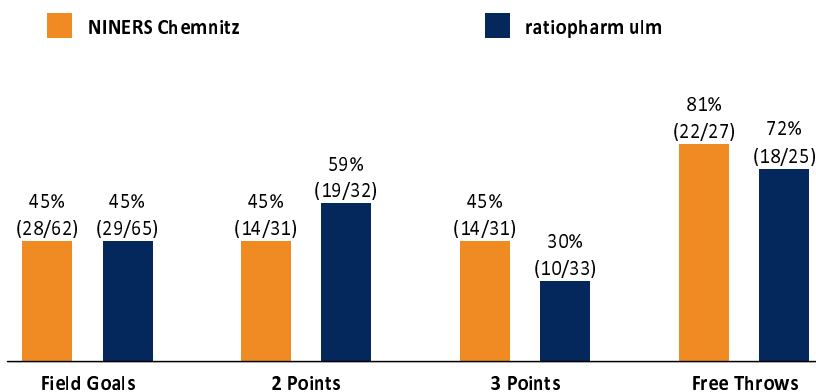

ULM - ratiopharm ulm (Coach: GAVEL Anton)

No.	Name	Min	PTS	2 Points	3 Points	Field Goals	Free Throws	OR	DR	TR	AS	ST	TO	BS	SB	PF	FD	EFF	+/-	
*2	DOS SANTOS Yago Mateus	34:03	20	2/3 (67%)	4/8 (50%)	6/11 (55%)	4/4 (100%)	1	5	6	9		2		1		9	28	-5	
*3	PAUL Brandon	20:06	6	2/4 (50%)	0/6 (0%)	2/10 (20%)	2/3 (67%)		2	2	1		1			2	4	-1	-5	
*8	CHRISTEN Robin	28:40	9	3/4 (75%)	1/2 (50%)	4/6 (67%)			4	4			1			3	1	10	-2	
13	BRETZEL Nicolas	2:52	2		0/1 (0%)	0/1 (0%)	2/2 (100%)										1	1	-5	
14	HERKENHOFF Philipp	3:53	0	0/1 (0%)	0/1 (0%)	0/2 (0%)		1		1		1				1		0	1	
17	NUNEZ Juan	DNP																		
*22	KLEPEISZ Thomas	28:06	19	1/1 (100%)	4/7 (57%)	5/8 (63%)	5/5 (100%)		2	2	3	3				4	5	24	14	
32	HAWLEY Joshua	10:23	4	2/2 (100%)	0/1 (0%)	2/3 (67%)		2	1	3	1					3		7	-3	
35	JALLOW Karim	15:42	1	0/2 (0%)		0/2 (0%)	1/2 (50%)						1			3	1	-3	-14	
44	ZUGIC Fedor	22:13	8	2/4 (50%)	1/6 (17%)	3/10 (30%)	1/3 (33%)	1	3	4	1	1	1		1	2	2	4	-6	
*51	CABOCLO Bruno	31:49	17	7/10 (70%)	0/1 (0%)	7/11 (64%)	3/6 (50%)	5	7	12	1	1	3	4		4	4	25	-2	
63	FUCHS David	2:13	0	0/1 (0%)		0/1 (0%)												-1	-3	
Team / Coach								3		3		1					2			
Totals			200:00	86	19/32 (59%)	10/33 (30%)	29/65 (45%)	18/25 (72%)	13	24	37	16	6	10	4	2	22	27	96	-6

CHE	ULM
11 / 27 / 38	13 / 24 / 37
29	16
27	22
22	27
10	10
5	6
22	34
11	10
3	9
12 (77:65)	3 (2:5)
8-0 (67:60)	11-0 (59:60)
	Lead Changes: 3
	Times Tied: 4

EASYCREDIT-BBL.DE

Alle offiziellen Statistiken der easyCredit BBL, Daten, Rekorde uvm. gibt es auf easyCredit-BBL.de! Und für unterwegs: die neue offizielle Liga-App, kostenfrei für iOS und Android.

MAGENTASPORT.DE

Keinen Korb mehr verpassen - Alle Spiele der easyCredit Basketball Bundesliga und des MagentaSport BBL Pokals live auf MagentaSport.de

LEGEND
Min Minutes Played   DR Defensive Rebounds   AS Assists   BS Blocked Shots   PF Fouls   +/- Plus-Minus-Rating
DNP Did Not Play   OR Offensive Rebounds   ST Steals   SB Shots Blocked   FD Fouls Drawn   * Starters
PTS Points   TR Total Rebounds   TO Turnovers   EFF Efficiency = ((PTS + TR + AS + ST + BS) - ((FGA - FGM) + (FTA - FTM) + TO))