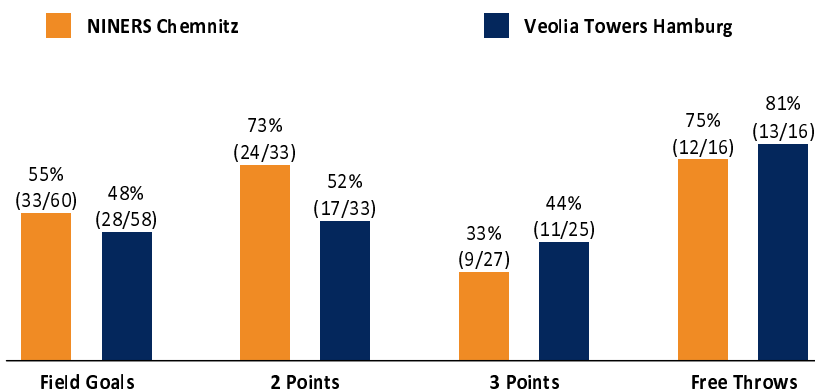

NINERS Chemnitz

87 : 80 Veolia Towers Hamburg

Referee: LOTTERMOSER Robert
Umpires: HACK Johannes / BEJAOUI Dominik
Commissioner: MOCZULSKI Darius

Attendance: 4.552
Chemnitz, Messe Chemnitz (4.732 Plätze), SA 29 APR 2023, 20:30, Game-ID: 27745

Scoreboard table showing Q1, Q2, Q3, Q4 scores for CHE and HAM.

CHE - NINERS Chemnitz (Coach: PASTORE Rodrigo)

Main player statistics table for CHE, including columns for No., Name, Min, PTS, 2 Points, 3 Points, Field Goals, Free Throws, and various advanced stats.

HAM - Veolia Towers Hamburg (Coach: BARLOSCHKY Benka)

Main player statistics table for HAM, including columns for No., Name, Min, PTS, 2 Points, 3 Points, Field Goals, Free Throws, and various advanced stats.

Summary statistics table comparing CHE and HAM across various metrics like Rebounds, Assists, Fouls, etc.

EASYCREDIT-BBL.DE

Alle offiziellen Statistiken der easyCredit BBL, Daten, Rekorde uvm. gibt es auf easyCredit-BBL.de! Und für unterwegs: die neue offizielle Liga-App, kostenfrei für iOS und Android.

MAGENTASPORT.DE

Keinen Korb mehr verpassen - Alle Spiele der easyCredit Basketball Bundesliga und des MagentaSport BBL Pokals live auf MagentaSport.de

LEGEND
Min Minutes Played
DNP Did Not Play
PTS Points
DR Defensive Rebounds
OR Offensive Rebounds
TR Total Rebounds
AS Assists
ST Steals
TO Turnovers
BS Blocked Shots
SB Shots Blocked
EFF Efficiency = ((PTS + TR + AS + ST + BS) - ((FGA - FGM) + (FTA - FTM) + TO))
PF Fouls
FD Fouls Drawn
+/- Plus-Minus-Rating
* Starters