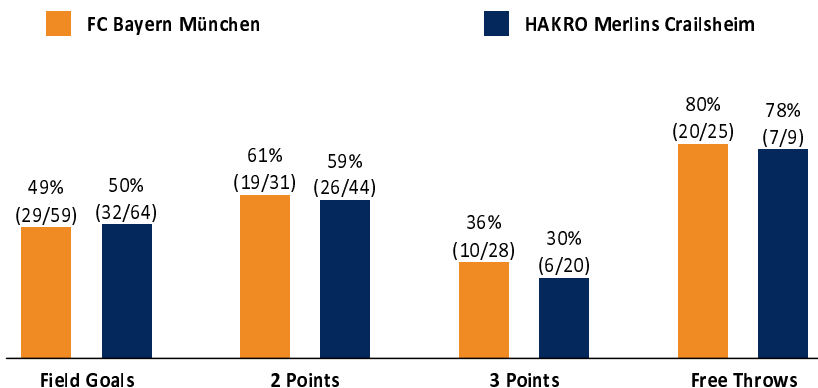

CRA - HAKRO Merlins Crailsheim (Coach: GLEIM Sebastian)

No.	Name	Min	PTS	2 Points	3 Points	Field Goals	Free Throws	OR	DR	TR	AS	ST	TO	BS	SB	PF	FD	EFF	+/-	
0	MIKALAIUSKAS Arunas	25:29	17	4/6 (67%)	2/4 (50%)	6/10 (60%)	3/3 (100%)		4	4	4	1	1			3	3	21	-2	
*1	LEWIS Jaren	33:01	4	2/5 (40%)	0/4 (0%)	2/9 (22%)			3	3	3	1	2			4	2	2	-24	
*2	STEPHENS Myles	28:52	14	7/10 (70%)	0/1 (0%)	7/11 (64%)	0/1 (0%)	2	4	6		1	1	1		2	2	16	-7	
4	BAGGETTE Elias	3:58	0	0/1 (0%)		0/1 (0%)						1				1	1	0	3	
*5	MAXHUNI Edon	29:08	12	6/10 (60%)	0/3 (0%)	6/13 (46%)					7	1	2		1	3	2	11	2	
7	LIVINGSTON II Otis	18:16	7	1/4 (25%)	1/1 (100%)	2/5 (40%)	2/2 (100%)		1	1	2	1				3	2	8	-12	
9	BLECK Fabian	27:16	6	3/4 (75%)		3/4 (75%)		2	3	5	1					3	3	11	-1	
*13	VRCIC Bruno	23:47	6	2/3 (67%)	0/3 (0%)	2/6 (33%)	2/2 (100%)	1	3	4	2		1			3	1	7	-11	
*15	RADOSAVLJEVIC Bogdan	10:13	11	1/1 (100%)	3/4 (75%)	4/5 (80%)	0/1 (0%)				2		1			1	1	10	-3	
21	ZEJDL Matej	DNP																		
33	MIDTGAARD Asbjorn	DNP																		
Team / Coach									1	1			1					0		
Totals			200:00	77	26/44 (59%)	6/20 (30%)	32/64 (50%)	7/9 (78%)	5	19	24	21	6	9	1	1	23	17	86	-11

FCB	CRA
13 / 28 / 41	5 / 19 / 24
18	21
17	23
23	17
13	9
4	6
32	46
18	4
8	20
19 (70:51)	0 (:)
11-0 (70:51)	7-0 (54:49)
	Lead Changes: 0
	Times Tied: 0

EASYCREDIT-BBL.DE

Alle offiziellen Statistiken der easyCredit BBL, Daten, Rekorde uvm. gibt es auf easyCredit-BBL.de! Und für unterwegs: die neue offizielle Liga-App, kostenfrei für iOS und Android.

MAGENTASPORT.DE

Keinen Korb mehr verpassen - Alle Spiele der easyCredit Basketball Bundesliga und des MagentaSport BBL Pokals live auf MagentaSport.de

LEGEND

Min Minutes Played DR Defensive Rebounds AS Assists BS Blocked Shots PF Fouls +/- Plus-Minus-Rating
DNP Did Not Play OR Offensive Rebounds ST Steals SB Shots Blocked FD Fouls Drawn * Starters
PTS Points TR Total Rebounds TO Turnovers EFF Efficiency = ((PTS + TR + AS + ST + BS) - ((FGA - FGM) + (FTA - FTM) + TO))