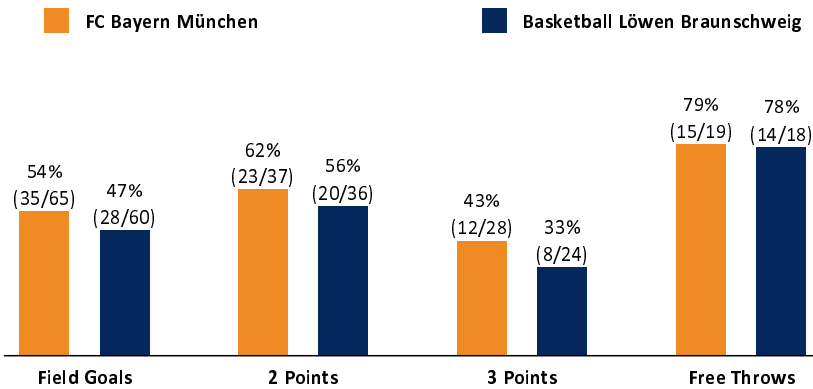

FC Bayern München

97 : 78

Basketball Löwen Braunschweig

BASKETBALL

Referee: KOVACEVIC Nesa
Umpires: SIMONOW Konstantin / MUTAPCIC Armin
Commissioner: BENDER Ute

Attendance: 4.112
München, Audi Dome München (6.500 Plätze), SA 17 DEZ 2022, 20:30, Game-ID: 27551

Summary table with columns Q1, Q2, Q3, Q4 and rows FCB, BRA showing scores and statistics.

FCB - FC Bayern München (Coach: TRINCHIERI Andrea)

Main player statistics table for FC Bayern München with columns for Name, Min, PTS, 2 Points, 3 Points, Field Goals, Free Throws, and various rebound/steal metrics.

BRA - Basketball Löwen Braunschweig (Coach: RAMIREZ Jesus)

Main player statistics table for Basketball Löwen Braunschweig with columns for Name, Min, PTS, 2 Points, 3 Points, Field Goals, Free Throws, and various rebound/steal metrics.

Summary table comparing FCB and BRA across various statistical categories like Rebounds, Assists, Fouls, etc.

EASYCREDIT-BBL.DE

Alle offiziellen Statistiken der easyCredit BBL, Daten, Rekorde uvm. gibt es auf easyCredit-BBL.de! Und für unterwegs: die neue offizielle Liga-App, kostenfrei für iOS und Android.

MAGENTASPORT.DE

Keinen Korb mehr verpassen - Alle Spiele der easyCredit Basketball Bundesliga und des MagentaSport BBL Pokals live auf MagentaSport.de

LEGEND
Min Minutes Played, DR Defensive Rebounds, AS Assists, BS Blocked Shots, PF Fouls, +/- Plus-Minus-Rating
DNP Did Not Play, OR Offensive Rebounds, ST Steals, SB Shots Blocked, FD Fouls Drawn, * Starters
PTS Points, TR Total Rebounds, TO Turnovers, EFF Efficiency = ((PTS + TR + AS + ST + BS) - ((FGA - FGM) + (FTA - FTM) + TO))