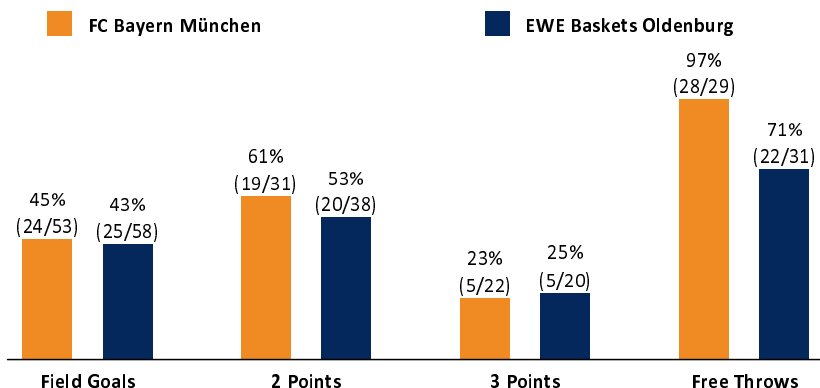

OLD - EWE Baskets Oldenburg (Coach: CALLES Pedro)

No.	Name	Min	PTS	2 Points	3 Points	Field Goals	Free Throws	OR	DR	TR	AS	ST	TO	BS	SB	PF	FD	EFF	+/-	
*3	DILEO Maximilian	28:16	2	1/2 (50%)	0/2 (0%)	1/4 (25%)		1	3	4	1	3	2	2		3	2	7	2	
*4	RUSSELL DeWayne	32:36	11	4/8 (50%)	0/3 (0%)	4/11 (36%)	3/3 (100%)		1	1	12		4		2	2	1	13	5	
*5	DRECHSEL Trey	29:08	16	3/7 (43%)	2/3 (67%)	5/10 (50%)	4/6 (67%)	1	3	4		1	1			4	5	13	2	
9	LOMAZS Rihards	19:43	15	3/5 (60%)	1/4 (25%)	4/9 (44%)	6/6 (100%)				1	1	3			5	5	9	-10	
*15	KLASSEN Owen	18:45	9	3/4 (75%)		3/4 (75%)	3/6 (50%)	4	2	6			3		1	5	5	8	1	
*21	LEISSNER Tanner	32:09	8	3/3 (100%)	0/2 (0%)	3/5 (60%)	2/2 (100%)	4	4	8	2	1				2	3	17	3	
22	HOLYFIELD T.J.	9:29	1	0/1 (0%)	0/1 (0%)	0/2 (0%)	1/2 (50%)		1	1			1			4	1	-2	-7	
25	OGBE Kenneth	DNP																		
33	HUNDT Bennet	7:17	6	1/3 (33%)	1/1 (100%)	2/4 (50%)	1/2 (50%)	1	1	2			1			1	1	4	-9	
35	PJANIC Alen	22:37	9	2/5 (40%)	1/4 (25%)	3/9 (33%)	2/4 (50%)	2	1	3		2				5	4	6	-7	
Team / Coach								4		4			1				3			
Totals			200:00	77	20/38 (53%)	5/20 (25%)	25/58 (43%)	22/31 (71%)	17	16	33	16	8	16	2	3	31	27	78	-4

FCB	Rebounds OR/DR/TR	OLD
13 / 18 / 31		17 / 16 / 33
7	Assists	16
28	Fouls	31
30	Fouls Drawn	27
19	Turnovers	16
9	Steals	8
32	Points in the Paint	32
18	Second Chance Points	17
6	Fast Break Points	11
17 (60:43)	Biggest Lead	1 (6:7)
8-0 (60:43)	Biggest Scoring Run	10-0 (62:56)
	Lead Changes:	8
	Times Tied:	3

EASYCREDIT-BBL.DE

Alle offiziellen Statistiken der easyCredit BBL, Daten, Rekorde uvm. gibt es auf easyCredit-BBL.de! Und für unterwegs: die neue offizielle Liga-App, kostenfrei für iOS und Android.

MAGENTASPORT.DE

Keinen Korb mehr verpassen - Alle Spiele der easyCredit Basketball Bundesliga und des MagentaSport BBL Pokals live auf MagentaSport.de

LEGEND
Min Minutes Played   DR Defensive Rebounds   AS Assists   BS Blocked Shots   PF Fouls   +/- Plus-Minus-Rating
DNP Did Not Play   OR Offensive Rebounds   ST Steals   SB Shots Blocked   FD Fouls Drawn   * Starters
PTS Points   TR Total Rebounds   TO Turnovers   EFF Efficiency = ((PTS + TR + AS + ST + BS) - ((FGA - FGM) + (FTA - FTM) + TO))