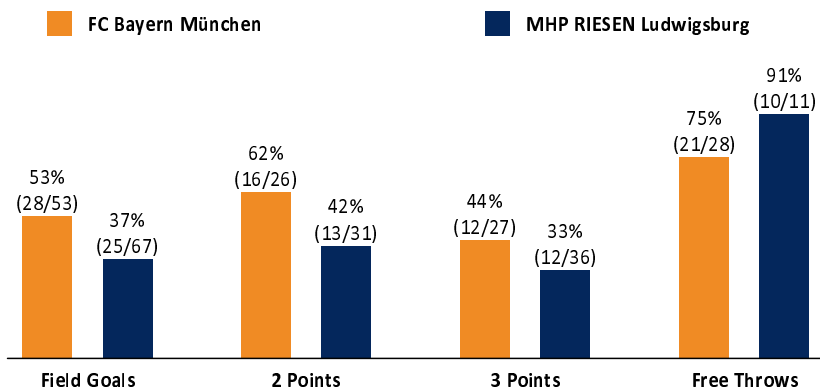

FC Bayern München

89 : 72 MHP RIESEN Ludwigsburg

BASKETBALL

Referee: LOTTERMOSER Robert
Umpires: STRAUBE Carsten / ARIK Tamer
Commissioner: LAUPRECHT Claus-Arwed

Attendance: 6.117
München, Audi Dome München (6.500 Plätze), SO 2 APR 2023, 18:00, Game-ID: 27695

Scoreboard table showing Q1, Q2, Q3, Q4 scores for FCB and LUD.

FCB - FC Bayern München (Coach: TRINCHIERI Andrea)

Main player statistics table for FC Bayern München including columns for No., Name, Min, PTS, 2 Points, 3 Points, Field Goals, Free Throws, and various rebound/assist metrics.

LUD - MHP RIESEN Ludwigsburg (Coach: KING Josh)

Main player statistics table for MHP RIESEN Ludwigsburg including columns for No., Name, Min, PTS, 2 Points, 3 Points, Field Goals, Free Throws, and various rebound/assist metrics.

Summary comparison table between FCB and LUD for various statistics like Rebounds, Assists, Fouls, Turnovers, Steals, Points in the Paint, etc.

EASYCREDIT-BBL.DE

Alle offiziellen Statistiken der easyCredit BBL, Daten, Rekorde uvm. gibt es auf easyCredit-BBL.de! Und für unterwegs: die neue offizielle Liga-App, kostenfrei für iOS und Android.

MAGENTASPORT.DE

Keinen Korb mehr verpassen - Alle Spiele der easyCredit Basketball Bundesliga und des MagentaSport BBL Pokals live auf MagentaSport.de

LEGEND
Min Minutes Played
DNP Did Not Play
PTS Points
DR Defensive Rebounds
OR Offensive Rebounds
TR Total Rebounds
AS Assists
ST Steals
TO Turnovers
BS Blocked Shots
SB Shots Blocked
EFF Efficiency = ((PTS + TR + AS + ST + BS) - ((FGA - FGM) + (FTA - FTM) + TO))
PF Fouls
FD Fouls Drawn
+/- Plus-Minus-Rating
* Starters