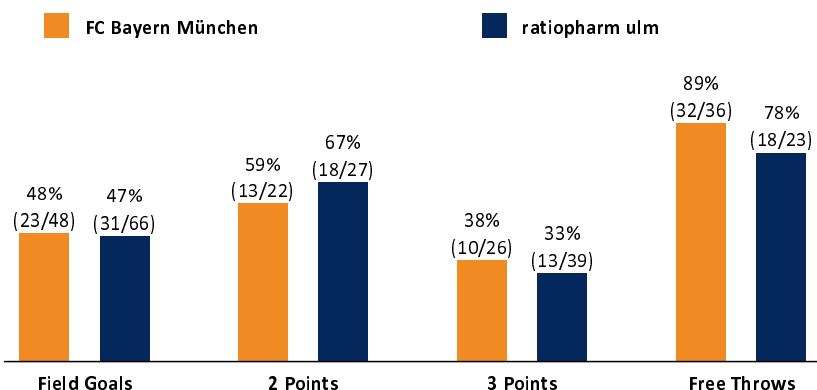

FC Bayern München

88 : 93

ratiopharm ulm

BASKETBALL

Referee: CICI Gentian
Umpires: FRITZ Clemens / BITTNER Steve
Commissioner: WEICHERT Horst

Attendance: 6.500

München, Audi Dome München (6.500 Plätze), DI 30 MAI 2023, 20:30, Game-ID: 30763

Scoreboard table showing quarters Q1, Q2, Q3, Q4 for FCB and ULM.

FCB - FC Bayern München (Coach: TRINCHIERI Andrea)

Main player statistics table for FC Bayern München including columns for No., Name, Min, PTS, 2 Points, 3 Points, Field Goals, Free Throws, OR, DR, TR, AS, ST, TO, BS, SB, PF, FD, EFF, +/-.

ULM - ratiopharm ulm (Coach: GAVEL Anton)

Main player statistics table for ratiopharm ulm including columns for No., Name, Min, PTS, 2 Points, 3 Points, Field Goals, Free Throws, OR, DR, TR, AS, ST, TO, BS, SB, PF, FD, EFF, +/-.

Summary table comparing FCB and ULM on various metrics like Rebounds, Assists, Fouls, Turnovers, Steals, Points in the Paint, etc.

EASYCREDIT-BBL.DE

Alle offiziellen Statistiken der easyCredit BBL, Daten, Rekorde uvm. gibt es auf easyCredit-BBL.de! Und für unterwegs: die neue offizielle Liga-App, kostenfrei für iOS und Android.

MAGENTASPORT.DE

Keinen Korb mehr verpassen - Alle Spiele der easyCredit Basketball Bundesliga und des MagentaSport BBL Pokals live auf MagentaSport.de

LEGEND: Min Minutes Played, DR Defensive Rebounds, AS Assists, BS Blocked Shots, PF Fouls, +/- Plus-Minus-Rating, DNP Did Not Play, OR Offensive Rebounds, ST Steals, SB Shots Blocked, FD Fouls Drawn, * Starters, PTS Points, TR Total Rebounds, TO Turnovers, EFF Efficiency = ((PTS + TR + AS + ST + BS) - ((FGA - FGM) + (FTA - FTM) + TO))