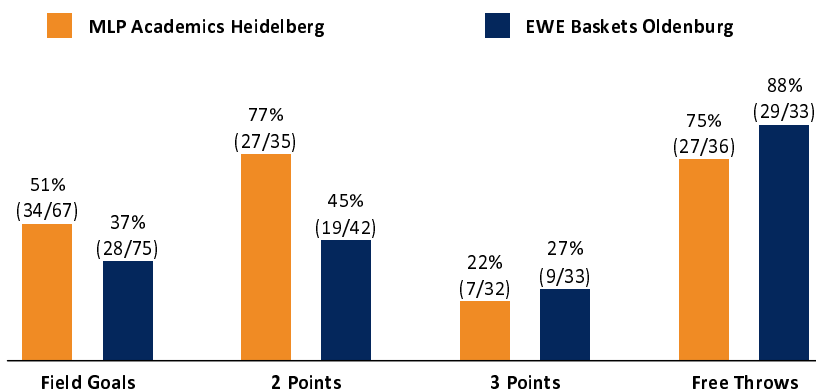

OLD - EWE Baskets Oldenburg (Coach: CALLES Pedro)

No.	Name	Min	PTS	2 Points	3 Points	Field Goals	Free Throws	OR	DR	TR	AS	ST	TO	BS	SB	PF	FD	EFF	+/-	
*3	DILEO Maximilian	25:38	10	4/4 (100%)	0/6 (0%)	4/10 (40%)	2/3 (67%)	2	2	4		2				5	2	9	8	
*4	RUSSELL DeWayne	36:55	23	3/16 (19%)	3/5 (60%)	6/21 (29%)	8/8 (100%)	2	4	6	9	3	3		3	5	7	23	3	
*5	DRECHSEL Trey	32:51	18	4/7 (57%)	2/5 (40%)	6/12 (50%)	4/4 (100%)	2	5	7	1		1	1		5	5	20	-9	
15	KLASSEN Owen	10:08	3	0/3 (0%)		0/3 (0%)	3/4 (75%)		4	4			2		1	2	2	1	-9	
*21	LEISSNER Tanner	26:57	8	1/2 (50%)	0/3 (0%)	1/5 (20%)	6/6 (100%)	3	3	6	1	2	1			5	5	12	-8	
*22	HOLYFIELD T.J.	23:55	11	4/4 (100%)		4/4 (100%)	3/4 (75%)	3	4	7	4	1	2			5	2	20	9	
25	OGBE Kenneth	18:47	8	2/3 (67%)	1/4 (25%)	3/7 (43%)	1/2 (50%)						2			1	2	1	-6	
31	TEAGUE MaCio	17:40	3	0/1 (0%)	1/2 (50%)	1/3 (33%)		1	2	3	2	1	1			1	1	6	-12	
33	HUNDT Bennet	9:10	5	0/1 (0%)	1/2 (50%)	1/3 (33%)	2/2 (100%)	1		1	1					2	2	5	-10	
35	PJANIC Alen	22:58	5	1/1 (100%)	1/6 (17%)	2/7 (29%)		1	1	2	2	2			1	5		6	-4	
Team / Coach								3	4	7							7			
Totals			224:59	94	19/42 (45%)	9/33 (27%)	28/75 (37%)	29/33 (88%)	18	29	47	20	11	12	1	5	36	28	110	-8

HDB	OLD
9 / 29 / 38	18 / 29 / 47
21	Rebounds OR/DR/TR
28	Assists
36	Fouls
14	Fouls Drawn
7	Turnovers
	Steals
50	Points in the Paint
12	Second Chance Points
3	Fast Break Points
19 (38:19)	Biggest Lead
7-0 (31:14)	Biggest Scoring Run
	Lead Changes: 6
	Times Tied: 9

EASYCREDIT-BBL.DE

Alle offiziellen Statistiken der easyCredit BBL, Daten, Rekorde uvm. gibt es auf easyCredit-BBL.de! Und für unterwegs: die neue offizielle Liga-App, kostenfrei für iOS und Android.

MAGENTASPORT.DE

Keinen Korb mehr verpassen - Alle Spiele der easyCredit Basketball Bundesliga und des MagentaSport BBL Pokals live auf MagentaSport.de

LEGEND
Min Minutes Played   DR Defensive Rebounds   AS Assists   BS Blocked Shots   PF Fouls   +/- Plus-Minus-Rating
DNP Did Not Play   OR Offensive Rebounds   ST Steals   SB Shots Blocked   FD Fouls Drawn   * Starters
PTS Points   TR Total Rebounds   TO Turnovers   EFF Efficiency = ((PTS + TR + AS + ST + BS) - ((FGA - FGM) + (FTA - FTM) + TO))