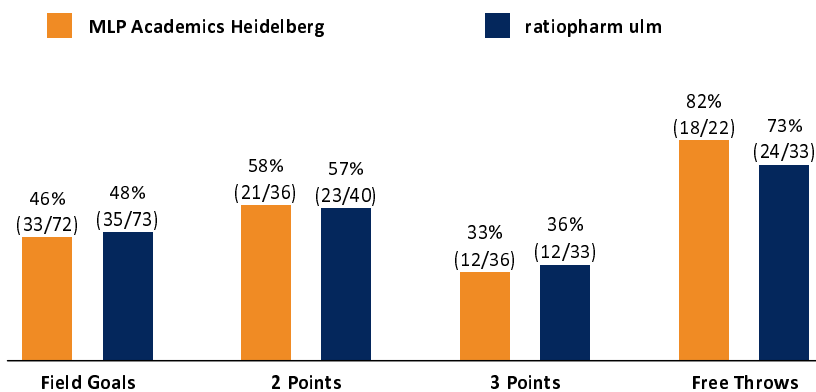

ULM - ratiopharm ulm (Coach: GAVEL Anton)

No.	Name	Min	PTS	2 Points	3 Points	Field Goals	Free Throws	OR	DR	TR	AS	ST	TO	BS	SB	PF	FD	EFF	+/-	
*2	DOS SANTOS Yago Mateus	30:34	21	4/7 (57%)	2/8 (25%)	6/15 (40%)	7/7 (100%)	1	4	5	7	1		1		4	6	26	17	
*5	KONATE Sagaba	12:36	0	0/3 (0%)		0/3 (0%)		1	1	2		1	3	1		3		-2	-14	
7	JENSEN Tobias Brahe	5:39	3		1/1 (100%)	1/1 (100%)			1	1						1		4	-4	
*8	CHRISTEN Robin	31:08	12	1/1 (100%)	3/8 (38%)	4/9 (44%)	1/2 (50%)	1	3	4		3	1			2	1	12	11	
13	BRETZEL Nicolas	20:19	13	6/10 (60%)	0/2 (0%)	6/12 (50%)	1/3 (33%)	1	4	5	1	1	1			4	2	11	5	
17	NUNEZ Juan	23:57	8	2/4 (50%)	0/1 (0%)	2/5 (40%)	4/6 (67%)		3	3	6	2	3			1	5	11	-10	
*22	KLEPEISZ Thomas	37:01	22	4/4 (100%)	4/7 (57%)	8/11 (73%)	2/2 (100%)		2	2	7	3	3	2		3	3	30	13	
32	HAWLEY Joshua	14:24	4	0/2 (0%)	1/1 (100%)	1/3 (33%)	1/2 (50%)		1	1			1			2	1	1	-3	
*35	JALLOW Karim	35:55	20	5/7 (71%)	1/5 (20%)	6/12 (50%)	7/9 (78%)	3	4	7	3	1	1		1	3	6	22	21	
63	FUCHS David	13:27	3	1/2 (50%)		1/2 (50%)	1/2 (50%)		3	3						2	1	4	14	
Team / Coach								6	1	7							7			
Totals			225:00	106	23/40 (57%)	12/33 (36%)	35/73 (48%)	24/33 (73%)	13	27	40	24	12	13	4	1	25	25	126	10

HDB	ULM
12 / 28 / 40	Rebounds OR/DR/TR 13 / 27 / 40
20	Assists 24
25	Fouls 25
24	Fouls Drawn 25
22	Turnovers 13
4	Steals 12
36	Points in the Paint 42
15	Second Chance Points 14
10	Fast Break Points 19
10 (83:73)	Biggest Lead 16 (35:51)
11-0 (49:53)	Biggest Scoring Run 10-0 (14:24)
	Lead Changes: 5
	Times Tied: 8

EASYCREDIT-BBL.DE

Alle offiziellen Statistiken der easyCredit BBL, Daten, Rekorde uvm. gibt es auf easyCredit-BBL.de! Und für unterwegs: die neue offizielle Liga-App, kostenfrei für iOS und Android.

MAGENTASPORT.DE

Keinen Korb mehr verpassen - Alle Spiele der easyCredit Basketball Bundesliga und des MagentaSport BBL Pokals live auf MagentaSport.de

LEGEND
Min Minutes Played   DR Defensive Rebounds   AS Assists   BS Blocked Shots   PF Fouls   +/- Plus-Minus-Rating
DNP Did Not Play   OR Offensive Rebounds   ST Steals   SB Shots Blocked   FD Fouls Drawn   * Starters
PTS Points   TR Total Rebounds   TO Turnovers   EFF Efficiency = ((PTS + TR + AS + ST + BS) - ((FGA - FGM) + (FTA - FTM) + TO))