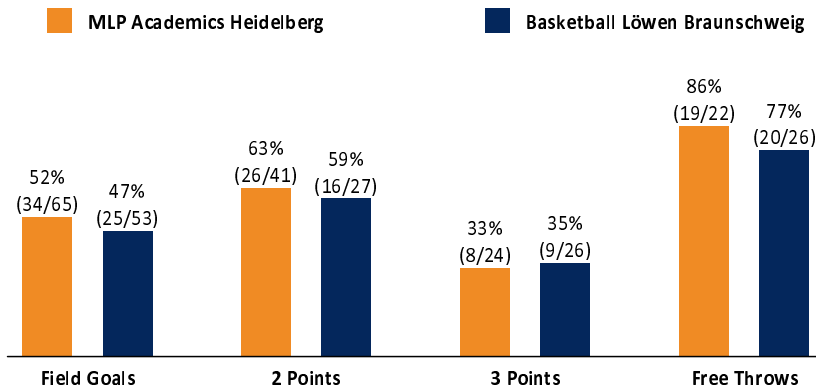

BRA - Basketball Löwen Braunschweig (Coach: RAMIREZ Jesus)

No.	Name	Min	PTS	2 Points	3 Points	Field Goals	Free Throws	OR	DR	TR	AS	ST	TO	BS	SB	PF	FD	EFF	+/-
0	AYDINOGLU Gian	0:40	0															0	0
1	KRÄMER David	29:13	17	3/7 (43%)	3/10 (30%)	6/17 (35%)	2/2 (100%)	1	2	3	1	1	1		1	4	4	10	-21
*3	TISCHLER Nicholas	21:06	6	1/1 (100%)	1/3 (33%)	2/4 (50%)	1/2 (50%)		1	1	1		1			5	2	4	-14
*4	VAN SLOOTEN Luc	18:09	2	1/2 (50%)	0/1 (0%)	1/3 (33%)			1	1		1	1			2		1	-12
8	BANGO Jiison	19:40	16	6/8 (75%)		6/8 (75%)	4/4 (100%)	2	2	4			2	1	1	2	2	17	-9
10	FRU Sananda	20:33	5	1/3 (33%)	0/1 (0%)	1/4 (25%)	3/4 (75%)	2	1	3	1	1	3	1		4	3	4	-2
12	GÖTTSCHE Jannik	3:36	0						2	2						1		2	-2
13	TISCHLER Brandon	24:11	5	1/2 (50%)		1/2 (50%)	3/4 (75%)	2	1	3	2		1			1	3	7	-11
*21	AMAIZE Robin	30:01	11	2/2 (100%)	0/2 (0%)	2/4 (50%)	7/10 (70%)	1	5	6	11	1	2	1		1	5	23	-1
*33	HOBBS Braydon	31:07	15	0/1 (0%)	5/9 (56%)	5/10 (50%)		1	1	2	5	3	5			2	1	15	-12
*44	TURUDIC Benedikt	1:44	2	1/1 (100%)		1/1 (100%)										1		2	4
Team / Coach									3	3			2			1		1	
Totals		200:00	79	16/27 (59%)	9/26 (35%)	25/53 (47%)	20/26 (77%)	9	19	28	21	7	18	3	2	24	20	86	-16

HDB	BRA
13 / 19 / 32	Rebounds OR/DR/TR
20	Assists
20	Fouls
23	Fouls Drawn
14	Turnovers
5	Steals
50	Points in the Paint
16	Second Chance Points
4	Fast Break Points
16 (93:77)	Biggest Lead
8-0 (25:24)	Biggest Scoring Run
	Lead Changes: 11
	Times Tied: 5

EASYCREDIT-BBL.DE

Alle offiziellen Statistiken der easyCredit BBL, Daten, Rekorde uvm. gibt es auf easyCredit-BBL.de! Und für unterwegs: die neue offizielle Liga-App, kostenfrei für iOS und Android.

MAGENTASPORT.DE

Keinen Korb mehr verpassen - Alle Spiele der easyCredit Basketball Bundesliga und des MagentaSport BBL Pokals live auf MagentaSport.de

LEGEND
Min Minutes Played   DR Defensive Rebounds   AS Assists   BS Blocked Shots   PF Fouls   +/- Plus-Minus-Rating
DNP Did Not Play   OR Offensive Rebounds   ST Steals   SB Shots Blocked   FD Fouls Drawn   * Starters
PTS Points   TR Total Rebounds   TO Turnovers   EFF Efficiency = ((PTS + TR + AS + ST + BS) - ((FGA - FGM) + (FTA - FTM) + TO))