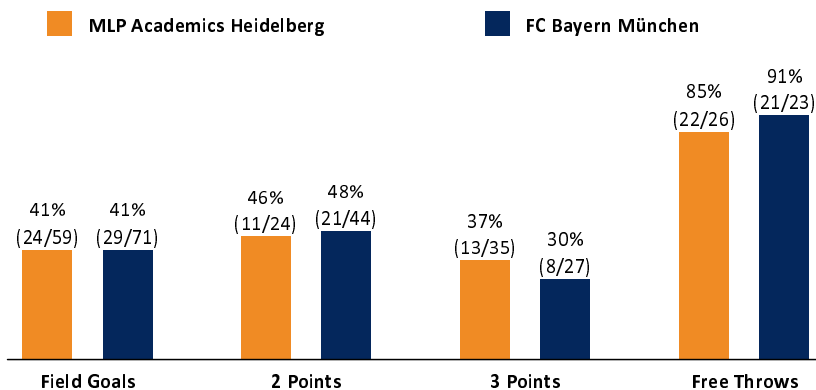

FCB - FC Bayern München (Coach: GREENE Demond)

No.	Name	Min	PTS	2 Points	3 Points	Field Goals	Free Throws	OR	DR	TR	AS	ST	TO	BS	SB	PF	FD	EFF	+/-
*0	WEILER-BABB Nick	24:52	3	0/2 (0%)	1/4 (25%)	1/6 (17%)			1	1	4	1				2	1	4	9
*2	WALDEN Corey	23:59	17		3/9 (33%)	3/9 (33%)	8/8 (100%)		1	1	1			1		3	6	13	7
5	WINSTON Cassius	21:49	8	2/10 (20%)	0/2 (0%)	2/12 (17%)	4/5 (80%)		1	1	2	1				1	4	1	1
8	HUNTER Othello	16:54	2	0/1 (0%)		0/1 (0%)	2/2 (100%)	1	4	5	1		4			2	1	3	-10
*9	BONGA Isaac	33:16	21	5/8 (63%)	3/5 (60%)	8/13 (62%)	2/2 (100%)	5	2	7	5	1				1	2	29	15
10	JARAMAZ Ognjen	16:35	4	2/5 (40%)	0/3 (0%)	2/8 (25%)			1	1	1	2	1			2	1	1	-13
16	ZIPSER Paul	3:39	3		1/2 (50%)	1/2 (50%)			1	1								3	-6
*17	WIMBERG Niklas	10:47	0					2	1	3						3		3	-9
20	HARRIS Elias	6:42	6	3/3 (100%)		3/3 (100%)		2	1	3						1	1	9	2
*21	RUBIT Augustine	25:46	15	5/10 (50%)	0/2 (0%)	5/12 (42%)	5/6 (83%)	3	7	10	2	1	1		1	2	6	19	13
33	GILLESPIE Freddie	15:41	8	4/5 (80%)		4/5 (80%)		5	3	8	1	1				3	3	17	11
Team / Coach								2	2	4		2					2		
Totals			200:00	87	21/44 (48%)	8/27 (30%)	29/71 (41%)	21/23 (91%)	20	25	45	17	7	8	2	20	25	104	4

HDB	FCB
12 / 23 / 35	Rebounds OR/DR/TR
14	Assists
25	Fouls
20	Fouls Drawn
11	Turnovers
2	Steals
16	Points in the Paint
17	Second Chance Points
5	Fast Break Points
5 (66:61)	Biggest Lead
10-0 (66:61)	Biggest Scoring Run
	Lead Changes: 26
	Times Tied: 13

EASYCREDIT-BBL.DE

Alle offiziellen Statistiken der easyCredit BBL, Daten, Rekorde uvm. gibt es auf easyCredit-BBL.de! Und für unterwegs: die neue offizielle Liga-App, kostenfrei für iOS und Android.

MAGENTASPORT.DE

Keinen Korb mehr verpassen - Alle Spiele der easyCredit Basketball Bundesliga und des MagentaSport BBL Pokals live auf MagentaSport.de

LEGEND
Min Minutes Played   DR Defensive Rebounds   AS Assists   BS Blocked Shots   PF Fouls   +/- Plus-Minus-Rating
DNP Did Not Play   OR Offensive Rebounds   ST Steals   SB Shots Blocked   FD Fouls Drawn   * Starters
PTS Points   TR Total Rebounds   TO Turnovers   EFF Efficiency = ((PTS + TR + AS + ST + BS) - ((FGA - FGM) + (FTA - FTM) + TO))