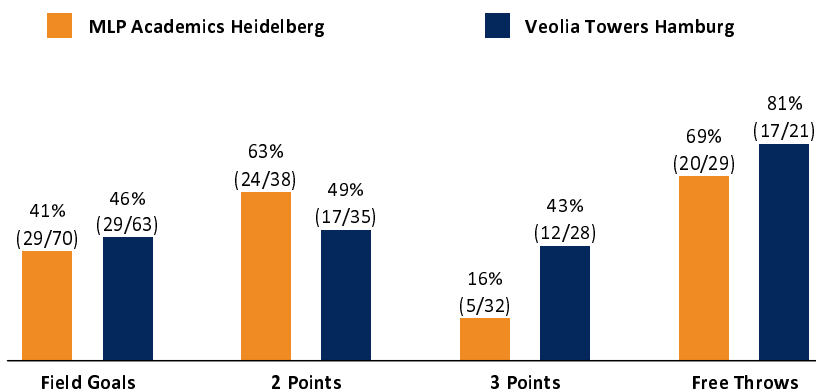

HAM - Veolia Towers Hamburg (Coach: KORNER Raoul)

No.	Name	Min	PTS	2 Points	3 Points	Field Goals	Free Throws	OR	DR	TR	AS	ST	TO	BS	SB	PF	FD	EFF	+/-	
*0	SCHOORMANN Len	22:11	3	0/1 (0%)	1/4 (25%)	1/5 (20%)							1			4	1	-2	0	
5	PHILIPPS Christoph	2:22	0		0/1 (0%)	0/1 (0%)										2		-1	2	
*7	MEISNER Lukas	34:11	20	2/5 (40%)	5/9 (56%)	7/14 (50%)	1/2 (50%)	2	5	7	1	1	2	2		1	4	21	-5	
*8	WOODARD James	36:14	11	1/4 (25%)	2/5 (40%)	3/9 (33%)	3/4 (75%)		3	3	4	3				2	3	14	1	
9	SAMAR Ziga	16:48	7	1/2 (50%)	1/1 (100%)	2/3 (67%)	2/2 (100%)		1	1	5	2	3			2	1	11	5	
*10	McCULLUM Kendale	23:02	15	4/7 (57%)	0/1 (0%)	4/8 (50%)	7/8 (88%)	1	2	3	7	1	4			3	7	17	-1	
11	ALEGBE Al-Fayed	DNP																		
12	HINRICHS Seth	26:21	12	4/7 (57%)	1/3 (33%)	5/10 (50%)	1/1 (100%)	3	2	5	4		2			4	1	14	5	
13	CLARK II Marvin	19:23	12	2/3 (67%)	2/4 (50%)	4/7 (57%)	2/2 (100%)	1	3	4		1	1			2	2	13	5	
*18	WOHLFARTH-BOTTERMANN Jonas	19:28	7	3/6 (50%)		3/6 (50%)	1/2 (50%)	2	3	5	1	1	1	2		4	2	11	8	
22	KOZAK Michael	DNP																		
Team / Coach								1	4	5			2				3			
Totals			200:00	87	17/35 (49%)	12/28 (43%)	29/63 (46%)	17/21 (81%)	10	23	33	22	9	16	4		24	21	101	4

HDB	HAM
20 / 24 / 44	10 / 23 / 33
15	22
23	24
24	21
14	16
11	9
42	28
18	11
9	17
7 (7:0)	6 (78:84)
8-0 (44:40)	8-0 (76:81)
Lead Changes: 11	
Times Tied: 9	

EASYCREDIT-BBL.DE

Alle offiziellen Statistiken der easyCredit BBL, Daten, Rekorde uvm. gibt es auf easyCredit-BBL.de! Und für unterwegs: die neue offizielle Liga-App, kostenfrei für iOS und Android.

MAGENTASPORT.DE

Keinen Korb mehr verpassen - Alle Spiele der easyCredit Basketball Bundesliga und des MagentaSport BBL Pokals live auf MagentaSport.de

LEGEND
Min Minutes Played   DR Defensive Rebounds   AS Assists   BS Blocked Shots   PF Fouls   +/- Plus-Minus-Rating
DNP Did Not Play   OR Offensive Rebounds   ST Steals   SB Shots Blocked   FD Fouls Drawn   * Starters
PTS Points   TR Total Rebounds   TO Turnovers   EFF Efficiency = ((PTS + TR + AS + ST + BS) - ((FGA - FGM) + (FTA - FTM) + TO))