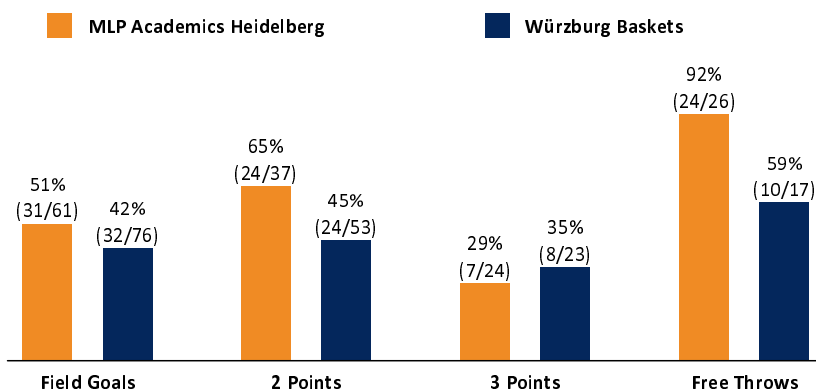

WUE - Würzburg Baskets (Coach: FILIPOVSKI Sasa)

No.	Name	Min	PTS	2 Points	3 Points	Field Goals	Free Throws	OR	DR	TR	AS	ST	TO	BS	SB	PF	FD	EFF	+/-	
0	BRYCE C.J.	30:54	16	6/10 (60%)	1/3 (33%)	7/13 (54%)	1/2 (50%)		1	1	1	2		1			2	14	-9	
*4	BÖHMER Julius	11:32	5	1/3 (33%)	1/2 (50%)	2/5 (40%)		1		1					1	2		3	-7	
10	WILLIAMS O#Showen	11:37	2			0/1 (0%)	2/2 (100%)		1	1	2	1		1			2	6	-2	
*11	WHITTAKER Stanley	30:07	9	3/7 (43%)	1/7 (14%)	4/14 (29%)		1	4	5	3		3		1	4		4	-13	
12	NDI Elijah	DNP																		
*24	HUNT Cameron	35:50	17	3/8 (38%)	2/3 (67%)	5/11 (45%)	5/6 (83%)	1	2	3	4	1	1		2	3	4	17	-2	
32	CARVACHO Nicolas	10:56	4	2/4 (50%)		2/4 (50%)	0/1 (0%)	3		3						5	1	4	6	
34	HOFFMANN Felix	15:54	8		2/4 (50%)	2/4 (50%)	2/2 (100%)	2	2	4	1	2				3	2	13	-6	
*40	WELP Collin	28:14	9	3/7 (43%)	1/3 (33%)	4/10 (40%)		2	6	8	2	1		1		4		15	-9	
*65	STANIC Filip	24:56	12	6/14 (43%)		6/14 (43%)	0/4 (0%)	3	3	6	1	1	3		1	4	5	5	-13	
Team / Coach								3	2	5		1					4			
Totals			200:00	82	24/53 (45%)	8/23 (35%)	32/76 (42%)	10/17 (59%)	16	21	37	14	8	8	3	5	25	16	85	-11

HDB	WUE
9 / 31 / 40	16 / 21 / 37
14	14
16	25
25	16
10	8
6	8
44	42
7	7
4	13
11 (80:69)	11 (13:24)
9-0 (80:69)	11-0 (43:52)
Lead Changes: 10	
Times Tied: 6	

EASYCREDIT-BBL.DE

Alle offiziellen Statistiken der easyCredit BBL, Daten, Rekorde uvm. gibt es auf easyCredit-BBL.de! Und für unterwegs: die neue offizielle Liga-App, kostenfrei für iOS und Android.

MAGENTASPORT.DE

Keinen Korb mehr verpassen - Alle Spiele der easyCredit Basketball Bundesliga und des MagentaSport BBL Pokals live auf MagentaSport.de

LEGEND
Min Minutes Played   DR Defensive Rebounds   AS Assists   BS Blocked Shots   PF Fouls   +/- Plus-Minus-Rating
DNP Did Not Play   OR Offensive Rebounds   ST Steals   SB Shots Blocked   FD Fouls Drawn   * Starters
PTS Points   TR Total Rebounds   TO Turnovers   EFF Efficiency = ((PTS + TR + AS + ST + BS) - ((FGA - FGM) + (FTA - FTM) + TO))