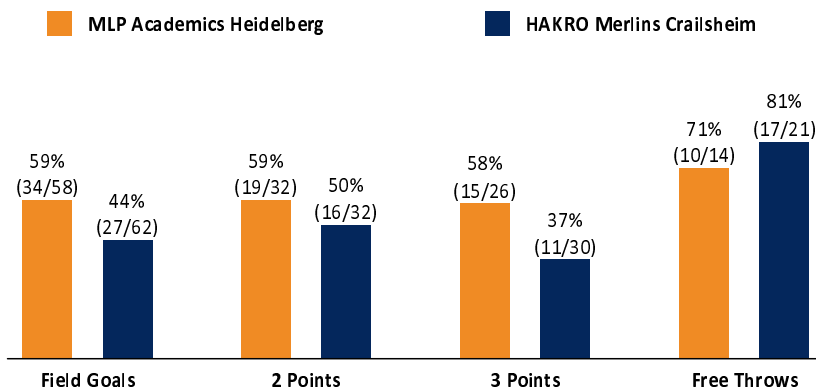

CRA - HAKRO Merlins Crailsheim (Coach: MARKOVIC Nikola)

No.	Name	Min	PTS	2 Points	3 Points	Field Goals	Free Throws	OR	DR	TR	AS	ST	TO	BS	SB	PF	FD	EFF	+/-	
0	MIKALAIUSKAS Arunas	19:54	9	0/3 (0%)	2/6 (33%)	2/9 (22%)	3/4 (75%)	4	4	8	1	1				3	2	11	-5	
*1	LEWIS Jaren	29:41	6	2/5 (40%)	0/2 (0%)	2/7 (29%)	2/2 (100%)		5	5	1	2	2		2		2	7	-13	
*2	STEPHENS Myles	31:28	3	0/1 (0%)	1/3 (33%)	1/4 (25%)			3	3	1		1	4		2	1	7	-4	
4	BAGGETTE Elias	3:53	3		1/1 (100%)	1/1 (100%)					2		1			1		4	1	
*5	MAXHUNI Edon	32:12	15	4/9 (44%)	2/5 (40%)	6/14 (43%)	1/2 (50%)		2	2	5				1	1	4	13	-11	
9	BLECK Fabian	DNP																		
*10	BATEMON James	31:05	28	3/3 (100%)	4/7 (57%)	7/10 (70%)	10/11 (91%)		1	1	1	3	1			3	7	28	-3	
11	KINDZEKA Rene	11:47	3	0/1 (0%)	1/1 (100%)	1/2 (50%)					2				1	3		4	-9	
15	RADOVLJEVIC Bogdan	27:00	6	3/3 (100%)	0/5 (0%)	3/8 (38%)		1	2	3	7	1				2	2	12	-4	
*33	MIDTGAARD Asbjorn	13:00	9	4/7 (57%)		4/7 (57%)	1/2 (50%)		1	1			2			4	2	4	-7	
Team / Coach								3	1	4			1				3			
Totals			200:00	82	16/32 (50%)	11/30 (37%)	27/62 (44%)	17/21 (81%)	8	19	27	20	7	8	4	4	19	20	93	-11

HDB	CRA
8 / 28 / 36	8 / 19 / 27
19	20
20	19
19	20
14	8
3	7
36	26
12	9
	5
17 (93:76)	8 (22:30)
10-0 (84:71)	7-0 (15:21)
Lead Changes: 16	
Times Tied: 8	

EASYCREDIT-BBL.DE

Alle offiziellen Statistiken der easyCredit BBL, Daten, Rekorde uvm. gibt es auf easyCredit-BBL.de! Und für unterwegs: die neue offizielle Liga-App, kostenfrei für iOS und Android.

MAGENTASPORT.DE

Keinen Korb mehr verpassen - Alle Spiele der easyCredit Basketball Bundesliga und des MagentaSport BBL Pokals live auf MagentaSport.de

LEGEND
Min Minutes Played   DR Defensive Rebounds   AS Assists   BS Blocked Shots   PF Fouls   +/- Plus-Minus-Rating
DNP Did Not Play   OR Offensive Rebounds   ST Steals   SB Shots Blocked   FD Fouls Drawn   * Starters
PTS Points   TR Total Rebounds   TO Turnovers   EFF Efficiency = ((PTS + TR + AS + ST + BS) - ((FGA - FGM) + (FTA - FTM) + TO))