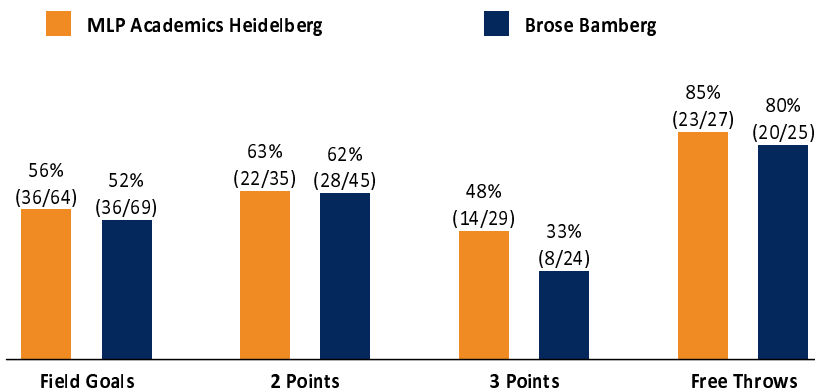

Referee: BARTH Benjamin
 Umpires: MUTAPCIC Armin / REY Danjana
 Commissioner: EICHHORN Christian

Attendance: 2.853
 Heidelberg, SNP dome (5.000 Plätze), SO 9 APR 2023, 15:00, Game-ID: 27704

	Q1		Q2		Q3		Q4	
HDB	24	24	27	51	26	77	32	109
BAM	22	22	34	56	19	75	25	100

BAM - Brose Bamberg (Coach: AMIEL Oren)

No.	Name	Min	PTS	2 Points	3 Points	Field Goals	Free Throws	OR	DR	TR	AS	ST	TO	BS	SB	PF	FD	EFF	+/-
*1	MILLER Patrick	30:57	19	7/14 (50%)	0/1 (0%)	7/15 (47%)	5/8 (63%)	1	3	4	8	2				2	10	22	-5
3	THOMAS Devon	8:54	6	3/4 (75%)		3/4 (75%)	0/1 (0%)						2			2	1	2	-1
11	WOHLRATH Kevin	14:39	10	3/4 (75%)	1/3 (33%)	4/7 (57%)	1/2 (50%)		1	1			1			2	2	6	-13
12	SIMMONS Gerel	12:05	11	3/6 (50%)	1/2 (50%)	4/8 (50%)	2/2 (100%)									1	1	7	1
*17	BOHACIK Jaromir	28:56	15	2/3 (67%)	2/8 (25%)	4/11 (36%)	5/5 (100%)	2	2	4	7	1	2			2	3	18	-6
*21	CHACHASHVILI Gabriel	17:38	4	2/2 (100%)		2/2 (100%)		1	1	2				2		5	1	8	-5
22	YOUNG Solomon	14:05	4	2/2 (100%)	0/1 (0%)	2/3 (67%)		1		1	2	3	1			1	1	8	-11
*31	REAVES Spencer	26:04	11	1/2 (50%)	3/5 (60%)	4/7 (57%)		1	1	2	3		1			4	1	12	0
33	HECKMANN Patrick	21:36	7	2/2 (100%)		2/2 (100%)	3/3 (100%)	1	3	4	3	3	1			3	3	16	-11
*43	SENGFELDER Christian	25:06	13	3/6 (50%)	1/4 (25%)	4/10 (40%)	4/4 (100%)	3	4	7	1		2		1	1	2	13	6
Team / Coach								1	4	5						1		5	
Totals		200:00	100	28/45 (62%)	8/24 (33%)	36/69 (52%)	20/25 (80%)	11	19	30	24	9	10	2	1	24	25	117	-9