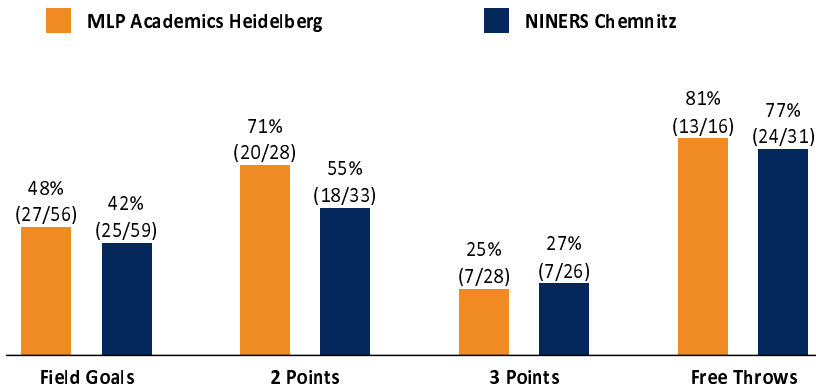

CHE - NINERS Chemnitz (Coach: PASTORE Rodrigo)

No.	Name	Min	PTS	2 Points	3 Points	Field Goals	Free Throws	OR	DR	TR	AS	ST	TO	BS	SB	PF	FD	EFF	+/-	
0	WEIDEMANN Nelson	12:35	7	2/5 (40%)	1/2 (50%)	3/7 (43%)					2		1			4		4	5	
*1	UGUAK Aher	28:21	7	1/2 (50%)	1/3 (33%)	2/5 (40%)	2/2 (100%)		3	3	1	2	1				3	9	0	
*7	RICHTER Jonas	22:11	10	3/5 (60%)	0/2 (0%)	3/7 (43%)	4/4 (100%)	1	1	2	1			1		3	3	10	3	
10	OSBORNE Malik	4:45	4	1/1 (100%)		1/1 (100%)	2/2 (100%)	1		1			1				1	4	-7	
12	BINAPFL Kilian	DNP																		
15	CLARK Wes	19:05	8	0/3 (0%)	2/3 (67%)	2/6 (33%)	2/2 (100%)		2	2	3	2			1	1	1	11	21	
*24	VELICKA Arnas	24:26	2		0/5 (0%)	0/5 (0%)	2/4 (50%)				3	1				2	3	-1	-15	
29	SUSINSKAS Mindaugas	23:54	14	5/8 (63%)	0/2 (0%)	5/10 (50%)	4/4 (100%)	4	1	5	3	1	4			3	4	14	13	
*33	LOCKHART Dominic	27:37	2	1/2 (50%)	0/1 (0%)	1/3 (33%)		2	3	5	3	2				2	1	10	4	
35	FILIPOVITY Marko	16:07	14	2/3 (67%)	3/8 (38%)	5/11 (45%)	1/2 (50%)	1	2	3			1					9	10	
*53	YEBO Kevin	20:59	13	3/4 (75%)		3/4 (75%)	7/11 (64%)	2	7	9	1		2			3	8	16	1	
Team / Coach								3	2	5			1				4			
Totals			200:00	81	18/33 (55%)	7/26 (27%)	25/59 (42%)	24/31 (77%)	14	21	35	17	8	11	1	1	18	24	90	7

HDB	CHE
7 / 23 / 30	14 / 21 / 35
15	17
24	18
17	24
19	11
5	8
32	34
7	18
6	3
10 (50:40)	8 (71:79)
7-0 (7:3)	11-0 (54:59)
Lead Changes: 4	
Times Tied: 5	

EASYCREDIT-BBL.DE

Alle offiziellen Statistiken der easyCredit BBL, Daten, Rekorde uvm. gibt es auf easyCredit-BBL.de! Und für unterwegs: die neue offizielle Liga-App, kostenfrei für iOS und Android.

MAGENTASPORT.DE

Keinen Korb mehr verpassen - Alle Spiele der easyCredit Basketball Bundesliga und des MagentaSport BBL Pokals live auf MagentaSport.de

LEGEND
Min Minutes Played   DR Defensive Rebounds   AS Assists   BS Blocked Shots   PF Fouls   +/- Plus-Minus-Rating
DNP Did Not Play   OR Offensive Rebounds   ST Steals   SB Shots Blocked   FD Fouls Drawn   * Starters
PTS Points   TR Total Rebounds   TO Turnovers   EFF Efficiency = ((PTS + TR + AS + ST + BS) - ((FGA - FGM) + (FTA - FTM) + TO))