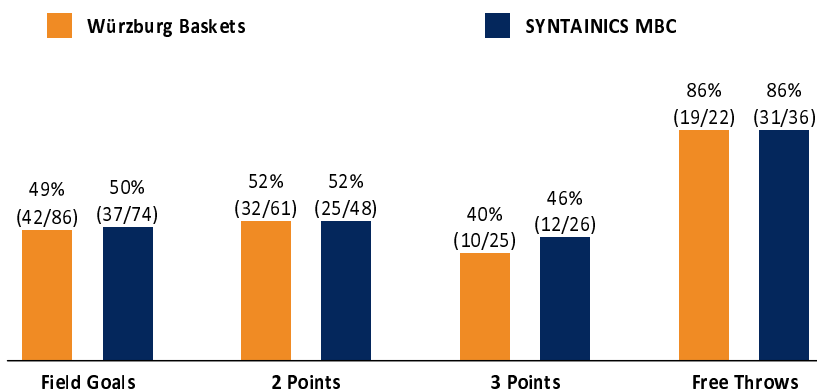

Würzburg Baskets

113 : 117

SYNTAINICS MBC

Referee: REITER Moritz
Umpires: BRENDEL Nicolas / REY Danjana
Commissioner: EICHHORN Christian

Attendance: 2.312
Würzburg, tectake Arena Würzburg (3.140 Plätze), SA 8 OKT 2022, 18:00, Game-ID: 27484

Summary table showing scores for WUE and MBC across quarters Q1-Q4 and overtime OT1-OT2.

WUE - Würzburg Baskets (Coach: FILIPOVSKI Sasa)

Main player statistics table for Würzburg Baskets, including columns for No., Name, Min, PTS, 2 Points, 3 Points, Field Goals, Free Throws, and various rebound and steal metrics.

MBC - SYNTAINICS MBC (Coach: JOVOVIC Igor)

Main player statistics table for SYNTAINICS MBC, including columns for No., Name, Min, PTS, 2 Points, 3 Points, Field Goals, Free Throws, and various rebound and steal metrics.

Summary table comparing Würzburg Baskets (WUE) and SYNTAINICS MBC (MBC) across various statistical categories like Rebounds, Assists, Fouls, etc.

EASYCREDIT-BBL.DE

Alle offiziellen Statistiken der easyCredit BBL, Daten, Rekorde uvm. gibt es auf easyCredit-BBL.de! Und für unterwegs: die neue offizielle Liga-App, kostenfrei für iOS und Android.

MAGENTASPORT.DE

Keinen Korb mehr verpassen - Alle Spiele der easyCredit Basketball Bundesliga und des MagentaSport BBL Pokals live auf MagentaSport.de

LEGEND
Min Minutes Played
DNP Did Not Play
PTS Points
DR Defensive Rebounds
OR Offensive Rebounds
TR Total Rebounds
AS Assists
ST Steals
TO Turnovers
BS Blocked Shots
SB Shots Blocked
EFF Efficiency = ((PTS + TR + AS + ST + BS) - ((FGA - FGM) + (FTA - FTM) + TO))
PF Fouls
FD Fouls Drawn
+/- Plus-Minus-Rating
* Starters