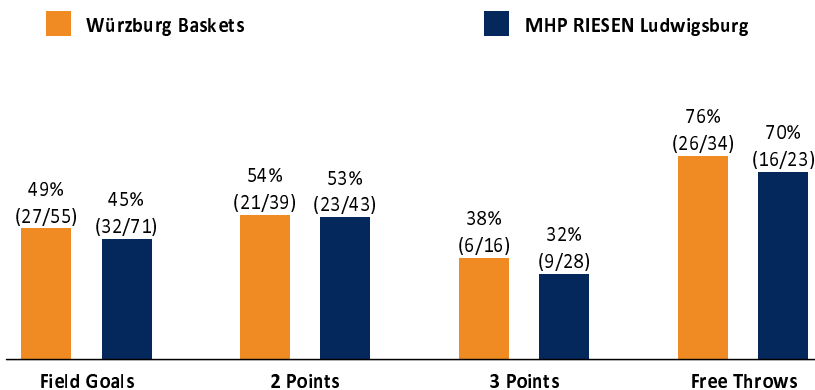

Würzburg Baskets

86 : 89 MHP RIESEN Ludwigsburg

Referee: PANTHER Anne
Umpires: KOVACEVIC Nesa / LODER Benedikt
Commissioner: LAUPRECHT Claus-Arwed

Attendance: 2.259
Würzburg, tectake Arena Würzburg (3.140 Plätze), SO 30 OKT 2022, 15:00, Game-ID: 27507

Scoreboard table showing Q1, Q2, Q3, Q4 scores for WUE and LUD.

WUE - Würzburg Baskets (Coach: FILIPOVSKI Sasa)

Main player statistics table for Würzburg Baskets including columns for No., Name, Min, PTS, 2 Points, 3 Points, Field Goals, Free Throws, and various rebound and efficiency metrics.

LUD - MHP RIESEN Ludwigsburg (Coach: KING Josh)

Main player statistics table for MHP RIESEN Ludwigsburg including columns for No., Name, Min, PTS, 2 Points, 3 Points, Field Goals, Free Throws, and various rebound and efficiency metrics.

Summary statistics table comparing WUE and LUD across categories like Rebounds, Assists, Fouls, Turnovers, Steals, Points in the Paint, etc.

EASYCREDIT-BBL.DE
Alle offiziellen Statistiken der easyCredit BBL, Daten, Rekorde uvm. gibt es auf easyCredit-BBL.de!

MAGENTASPORT.DE
Keinen Korb mehr verpassen - Alle Spiele der easyCredit Basketball Bundesliga und des MagentaSport BBL Pokals live auf MagentaSport.de

LEGEND
Min Minutes Played, DR Defensive Rebounds, AS Assists, BS Blocked Shots, PF Fouls, +/- Plus-Minus-Rating
DNP Did Not Play, OR Offensive Rebounds, ST Steals, SB Shots Blocked, FD Fouls Drawn, * Starters
PTS Points, TR Total Rebounds, TO Turnovers, EFF Efficiency = ((PTS + TR + AS + ST + BS) - ((FGA - FGM) + (FTA - FTM) + TO))