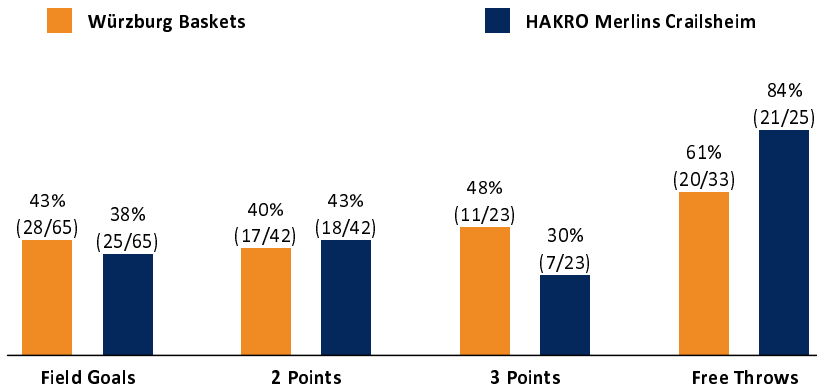

Würzburg Baskets

87 : 78 HAKRO Merlins Crailsheim

Referee: PANTHER Anne
Umpires: BRENDEL Nicolas / LODER Benedikt
Commissioner: BENDER Ute

Attendance: 2.811
Würzburg, tectake Arena Würzburg (3.140 Plätze), MO 26 DEZ 2022, 15:00, Game-ID: 27555

Summary table showing quarter scores for WUE and CRA across Q1, Q2, Q3, and Q4.

WUE - Würzburg Baskets (Coach: FILIPOVSKI Sasa)

Main player statistics table for Würzburg Baskets, including columns for No., Name, Min, PTS, 2 Points, 3 Points, Field Goals, Free Throws, and various advanced stats.

CRA - HAKRO Merlins Crailsheim (Coach: MARKOVIC Nikola)

Main player statistics table for HAKRO Merlins Crailsheim, including columns for No., Name, Min, PTS, 2 Points, 3 Points, Field Goals, Free Throws, and various advanced stats.

Summary comparison table between WUE and CRA, listing various performance metrics like Rebounds, Assists, Fouls, and Steals.

EASYCREDIT-BBL.DE
Alle offiziellen Statistiken der easyCredit BBL, Daten, Rekorde uvm. gibt es auf easyCredit-BBL.de!

MAGENTASPORT.DE
Keinen Korb mehr verpassen - Alle Spiele der easyCredit Basketball Bundesliga und des MagentaSport BBL Pokals live auf MagentaSport.de

LEGEND
Min Minutes Played, DR Defensive Rebounds, AS Assists, BS Blocked Shots, PF Fouls, +/- Plus-Minus-Rating
DNP Did Not Play, OR Offensive Rebounds, ST Steals, SB Shots Blocked, FD Fouls Drawn, * Starters
PTS Points, TR Total Rebounds, TO Turnovers, EFF Efficiency = ((PTS + TR + AS + ST + BS) - ((FGA - FGM) + (FTA - FTM) + TO))