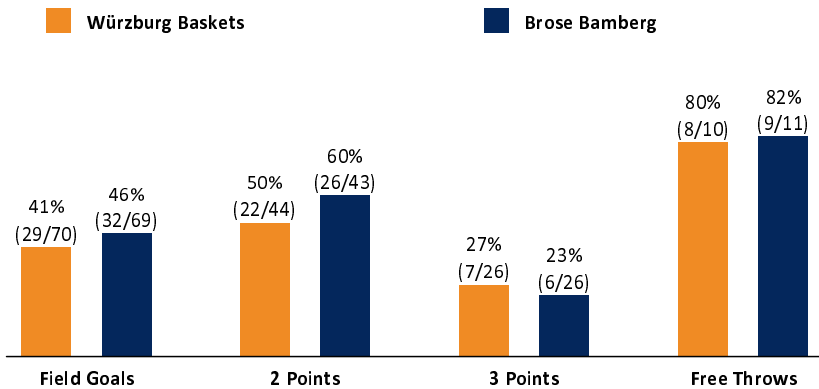

Würzburg Baskets

73 : 79

Brose Bamberg

Referee: REITER Moritz
Umpires: KRÜPER Moritz / BOHN Andreas
Commissioner: EICHHORN Christian

Attendance: 3.140
Würzburg, tectake Arena Würzburg (3.140 Plätze), MI 4 JAN 2023, 20:30, Game-ID: 27580

Scoreboard table showing quarter scores (Q1-Q4) for WUE and BAM.

WUE - Würzburg Baskets (Coach: FILIPOVSKI Sasa)

Main player statistics table for Würzburg Baskets including columns for Name, Min, PTS, 2 Points, 3 Points, Field Goals, Free Throws, and various rebound/assist metrics.

BAM - Brose Bamberg (Coach: AMIEL Oren)

Main player statistics table for Brose Bamberg including columns for Name, Min, PTS, 2 Points, 3 Points, Field Goals, Free Throws, and various rebound/assist metrics.

Summary statistics table comparing WUE and BAM across various metrics like Rebounds, Assists, Fouls, Turnovers, Steals, Points in the Paint, etc.

EASYCREDIT-BBL.DE
Alle offiziellen Statistiken der easyCredit BBL, Daten, Rekorde uvm. gibt es auf easyCredit-BBL.de!

MAGENTASPORT.DE
Keinen Korb mehr verpassen - Alle Spiele der easyCredit Basketball Bundesliga und des MagentaSport BBL Pokals live auf MagentaSport.de

LEGEND
Min Minutes Played, DR Defensive Rebounds, AS Assists, BS Blocked Shots, PF Fouls, +/- Plus-Minus-Rating
DNP Did Not Play, OR Offensive Rebounds, ST Steals, SB Shots Blocked, FD Fouls Drawn, * Starters
PTS Points, TR Total Rebounds, TO Turnovers, EFF Efficiency = ((PTS + TR + AS + ST + BS) - ((FGA - FGM) + (FTA - FTM) + TO))