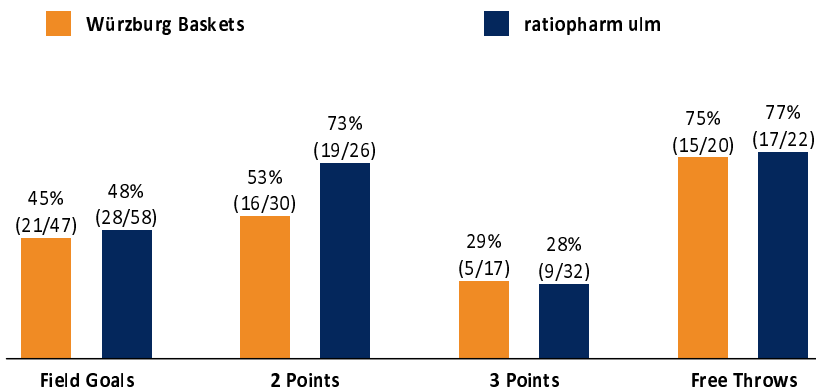

Würzburg Baskets

62 : 82

ratiopharm ulm

Referee: REITER Moritz
Umpires: STREIT Enrico / BOHN Nicolai
Commissioner: GINTSCHEL Winfried

Attendance: 2.813
Würzburg, tectake Arena Würzburg (3.140 Plätze), FR 3 MRZ 2023, 20:30, Game-ID: 27658

Scoreboard table showing quarter scores for WUE and ULM.

WUE - Würzburg Baskets (Coach: FILIPOVSKI Sasa)

Main player statistics table for Würzburg Baskets including columns for No., Name, Min, PTS, 2 Points, 3 Points, Field Goals, Free Throws, and various advanced stats.

ULM - ratiopharm ulm (Coach: GAVEL Anton)

Main player statistics table for ratiopharm ulm including columns for No., Name, Min, PTS, 2 Points, 3 Points, Field Goals, Free Throws, and various advanced stats.

Summary statistics table comparing WUE and ULM across various categories like Rebounds, Assists, Fouls, etc.

EASYCREDIT-BBL.DE

Alle offiziellen Statistiken der easyCredit BBL, Daten, Rekorde uvm. gibt es auf easyCredit-BBL.de! Und für unterwegs: die neue offizielle Liga-App, kostenfrei für iOS und Android.

MAGENTASPORT.DE

Keinen Korb mehr verpassen - Alle Spiele der easyCredit Basketball Bundesliga und des MagentaSport BBL Pokals live auf MagentaSport.de

LEGEND
Min Minutes Played
DNP Did Not Play
PTS Points
DR Defensive Rebounds
OR Offensive Rebounds
TR Total Rebounds
AS Assists
ST Steals
TO Turnovers
BS Blocked Shots
SB Shots Blocked
EFF Efficiency = ((PTS + TR + AS + ST + BS) - ((FGA - FGM) + (FTA - FTM) + TO))
PF Fouls
FD Fouls Drawn
+/- Plus-Minus-Rating
* Starters