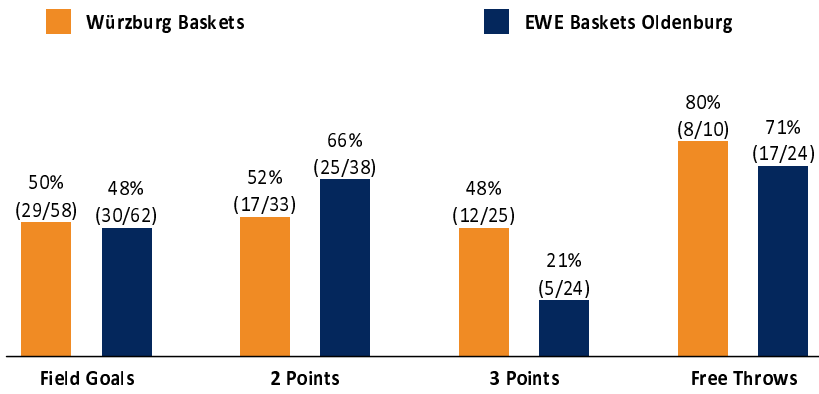

Würzburg Baskets

78 : 82 EWE Baskets Oldenburg

Referee: STRAUBE Carsten
Umpires: BITTNER Steve/ STREIT Enrico
Commissioner: LAUPRECHT Claus-Arwed

Attendance: 2.159

Würzburg, tectake Arena Würzburg (3.140 Plätze), DI 18 APR 2023, 19:00, Game-ID: 27724

Scoreboard table showing Q1, Q2, Q3, Q4 scores for WUE and OLD.

WUE - Würzburg Baskets (Coach: FILIPOVSKI Sasa)

Main player statistics table for Würzburg Baskets including columns for No., Name, Min, PTS, 2 Points, 3 Points, Field Goals, Free Throws, and various rebound/assist metrics.

OLD - EWE Baskets Oldenburg (Coach: CALLES Pedro)

Main player statistics table for EWE Baskets Oldenburg including columns for No., Name, Min, PTS, 2 Points, 3 Points, Field Goals, Free Throws, and various rebound/assist metrics.

Summary table comparing WUE and OLD on various metrics like Rebounds, Assists, Fouls, Turnovers, Steals, Points in the Paint, etc.

EASYCREDIT-BBL.DE
Alle offiziellen Statistiken der easyCredit BBL, Daten, Rekorde uvm. gibt es auf easyCredit-BBL.de!

MAGENTASPORT.DE
Keinen Korb mehr verpassen - Alle Spiele der easyCredit Basketball Bundesliga und des MagentaSport BBL Pokals live auf MagentaSport.de

LEGEND
Min Minutes Played, DR Defensive Rebounds, AS Assists, BS Blocked Shots, PF Fouls, +/- Plus-Minus-Rating
DNP Did Not Play, OR Offensive Rebounds, ST Steals, SB Shots Blocked, * Starters
PTS Points, TR Total Rebounds, TO Turnovers, EFF Efficiency = ((PTS + TR + AS + ST + BS) - ((FGA - FGM) + (FTA - FTM) + TO))