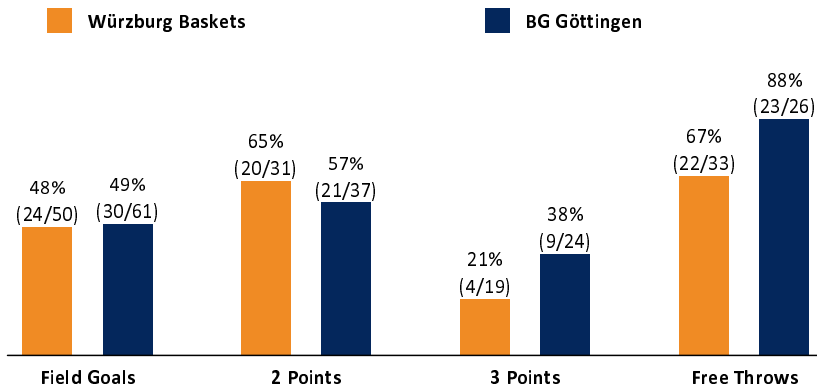

Würzburg Baskets

74 : 92

BG Göttingen

Referee: FRITZ Clemens
Umpires: KRÜPER Moritz / THEIS Christian
Commissioner: EICHHORN Christian

Attendance: 2.519
Würzburg, tectake Arena Würzburg (3.140 Plätze), DO 27 APR 2023, 19:00, Game-ID: 27742

Scoreboard table showing Q1, Q2, Q3, Q4 scores for WUE and GOT.

WUE - Würzburg Baskets (Coach: FILIPOVSKI Sasa)

Main player statistics table for Würzburg Baskets including columns for No., Name, Min, PTS, 2 Points, 3 Points, Field Goals, Free Throws, OR, DR, TR, AS, ST, TO, BS, SB, PF, FD, EFF, +/-.

GOT - BG Göttingen (Coach: MOORS Roel)

Main player statistics table for BG Göttingen including columns for No., Name, Min, PTS, 2 Points, 3 Points, Field Goals, Free Throws, OR, DR, TR, AS, ST, TO, BS, SB, PF, FD, EFF, +/-.

Summary table comparing Würzburg Baskets and BG Göttingen on Rebounds, Assists, Fouls, Turnovers, Steals, Points in the Paint, Second Chance Points, Fast Break Points, Biggest Lead, Biggest Scoring Run, Lead Changes, and Times Tied.

EASYCREDIT-BBL.DE

Alle offiziellen Statistiken der easyCredit BBL, Daten, Rekorde uvm. gibt es auf easyCredit-BBL.de! Und für unterwegs: die neue offizielle Liga-App, kostenfrei für iOS und Android.

MAGENTASPORT.DE

Keinen Korb mehr verpassen - Alle Spiele der easyCredit Basketball Bundesliga und des MagentaSport BBL Pokals live auf MagentaSport.de

LEGEND
Min Minutes Played
DNP Did Not Play
PTS Points
DR Defensive Rebounds
OR Offensive Rebounds
TR Total Rebounds
AS Assists
ST Steals
TO Turnovers
BS Blocked Shots
SB Shots Blocked
EFF Efficiency = ((PTS + TR + AS + ST + BS) - ((FGA - FGM) + (FTA - FTM) + TO))
PF Fouls
FD Fouls Drawn
+/- Plus-Minus-Rating
* Starters