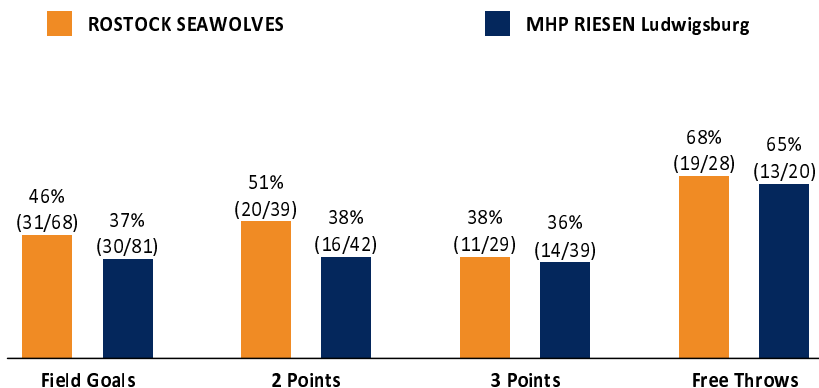

LUD - MHP RIESEN Ludwigsburg (Coach: KING Josh)

No.	Name	Min	PTS	2 Points	3 Points	Field Goals	Free Throws	OR	DR	TR	AS	ST	TO	BS	SB	PF	FD	EFF	+/-	
*1	BÄHRE Jonathan	19:02	5	1/1 (100%)	1/1 (100%)	2/2 (100%)	0/2 (0%)		3	3	1					3	1	7	8	
2	PATRICK Jacob	14:25	8	1/1 (100%)	2/5 (40%)	3/6 (50%)			1	1		2						8	5	
*3	HUBB Prentiss	36:00	10	1/5 (20%)	2/9 (22%)	3/14 (21%)	2/2 (100%)	2	3	5	7	1	1	2	1	2	2	13	-1	
6	PATRICK Johannes	2:43	0						1	1						1		1	-2	
*7	MILLER Shonn	22:46	16	5/8 (63%)	1/3 (33%)	6/11 (55%)	3/3 (100%)		2	2	1	1			1	1	4	15	-11	
*12	DUNN Jhonathan	29:32	27	3/6 (50%)	6/11 (55%)	9/17 (53%)	3/3 (100%)	1		1	3	1	1			5	4	23	-3	
*13	POLAS BARTOLO Yorman	32:03	6	1/8 (13%)	1/3 (33%)	2/11 (18%)	1/2 (50%)	2	4	6	1	1	5		2	3	4	-1	-9	
23	JOHNSON Justin	2:58	0						1	1								1	-9	
27	EDIGIN Eddy	22:14	7	2/6 (33%)		2/6 (33%)	3/4 (75%)	3	11	14	1	1			1	3	2	18	6	
29	CHERRY Will	31:12	4	0/5 (0%)	1/6 (17%)	1/11 (9%)	1/4 (25%)	1	3	4	12	3	3		1	3	3	7	-11	
93	WAARDENBURG Sam	12:05	4	2/2 (100%)	0/1 (0%)	2/3 (67%)		1	1	2			2			4	1	3	2	
Team / Coach								6	3	9							9			
Totals			225:00	87	16/42 (38%)	14/39 (36%)	30/81 (37%)	13/20 (65%)	16	33	49	26	10	12	2	6	25	21	104	-5

HRO	LUD
10 / 38 / 48	16 / 33 / 49
21	26
21	25
25	21
17	12
4	10
34	30
12	11
13	11
13 (31:18)	8 (66:74)
12-0 (31:18)	8-0 (39:38)
Lead Changes: 6	
Times Tied: 9	

EASYCREDIT-BBL.DE

Alle offiziellen Statistiken der easyCredit BBL, Daten, Rekorde uvm. gibt es auf easyCredit-BBL.de! Und für unterwegs: die neue offizielle Liga-App, kostenfrei für iOS und Android.

MAGENTASPORT.DE

Keinen Korb mehr verpassen - Alle Spiele der easyCredit Basketball Bundesliga und des MagentaSport BBL Pokals live auf MagentaSport.de

LEGEND
Min Minutes Played   DR Defensive Rebounds   AS Assists   BS Blocked Shots   PF Fouls   +/- Plus-Minus-Rating
DNP Did Not Play   OR Offensive Rebounds   ST Steals   SB Shots Blocked   FD Fouls Drawn   * Starters
PTS Points   TR Total Rebounds   TO Turnovers   EFF Efficiency = ((PTS + TR + AS + ST + BS) - ((FGA - FGM) + (FTA - FTM) + TO))