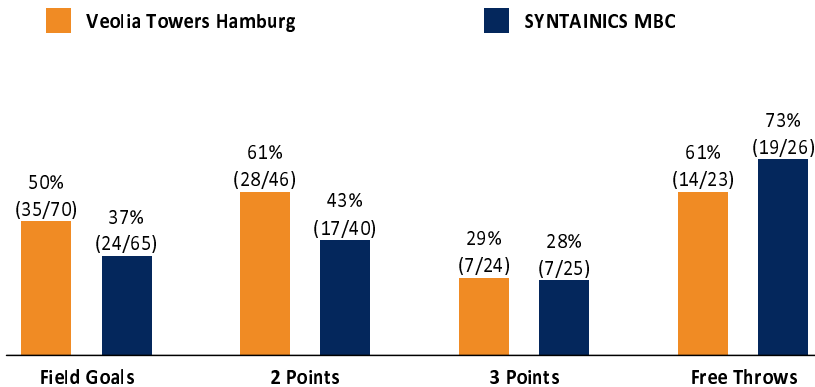

MBC - SYNTAINICS MBC (Coach: JOVOVIC Igor)

No.	Name	Min	PTS	2 Points	3 Points	Field Goals	Free Throws	OR	DR	TR	AS	ST	TO	BS	SB	PF	FD	EFF	+/-	
*1	CLYBURN Kris	27:43	11	3/5 (60%)	0/3 (0%)	3/8 (38%)	5/6 (83%)	4		4	3	3	3			3	5	12	-20	
*2	JONES Lamont	29:49	14	3/7 (43%)	1/5 (20%)	4/12 (33%)	5/5 (100%)	2	2	4	1	5	5			3	4	11	-10	
4	IHRING Mario	27:10	19	3/7 (43%)	3/7 (43%)	6/14 (43%)	4/4 (100%)	1	5	6	1		2		1	3	6	16	-1	
7	KERUSCH Sergio	0:40	0															0	-3	
8	BREUNIG Martin	19:02	4	2/4 (50%)		2/4 (50%)		1	1	2			1		1	3		3	-3	
*11	MUSHIDI Kostja	19:54	8	0/3 (0%)	2/6 (33%)	2/9 (22%)	2/2 (100%)		3	3			2			3	1	2	-25	
13	CAISIN Radii	14:18	2	1/2 (50%)	0/1 (0%)	1/3 (33%)	0/3 (0%)		2	2	1	2	1			1	2	1	8	
15	JELKS Stephon	14:11	0	0/1 (0%)		0/1 (0%)	0/2 (0%)	1	2	3	1	1	2			2	2	0	0	
*21	DARDEN Tremmell	25:09	11	3/8 (38%)	1/3 (33%)	4/11 (36%)	2/2 (100%)	2	4	6			2			2	2	8	-14	
25	RAPIEQUE Evans	1:06	0															0	-3	
*54	BRYANT John	20:58	5	2/3 (67%)		2/3 (67%)	1/2 (50%)	3	4	7	1		2	1		2	4	10	-14	
Team / Coach								1		1			1				0			
Totals			200:00	74	17/40 (43%)	7/25 (28%)	24/65 (37%)	19/26 (73%)	15	23	38	8	11	21	1	2	22	26	63	-17

HAM	MBC
16 / 30 / 46	15 / 23 / 38
23	8
26	22
22	26
19	21
10	11
56	32
9	20
23	13
24 (68:44)	2 (0:2)
10-0 (10:2)	11-0 (86:74)
	Lead Changes: 1
	Times Tied: 0

EASYCREDIT-BBL.DE
Alle offiziellen Statistiken der easyCredit BBL, Daten, Rekorde uvm. gibt es auf easyCredit-BBL.de! Und für unterwegs: die neue offizielle Liga-App, kostenfrei für iOS und Android.

MAGENTASPORT.DE
Keinen Korb mehr verpassen - Alle Spiele der easyCredit Basketball Bundesliga und des MagentaSport BBL Pokals live auf MagentaSport.de

LEGEND
Min Minutes Played   DR Defensive Rebounds   AS Assists   BS Blocked Shots   PF Fouls   +/- Plus-Minus-Rating
DNP Did Not Play   OR Offensive Rebounds   ST Steals   SB Shots Blocked   FD Fouls Drawn   * Starters
PTS Points   TR Total Rebounds   TO Turnovers   EFF Efficiency = ((PTS + TR + AS + ST + BS) - ((FGA - FGM) + (FTA - FTM) + TO))