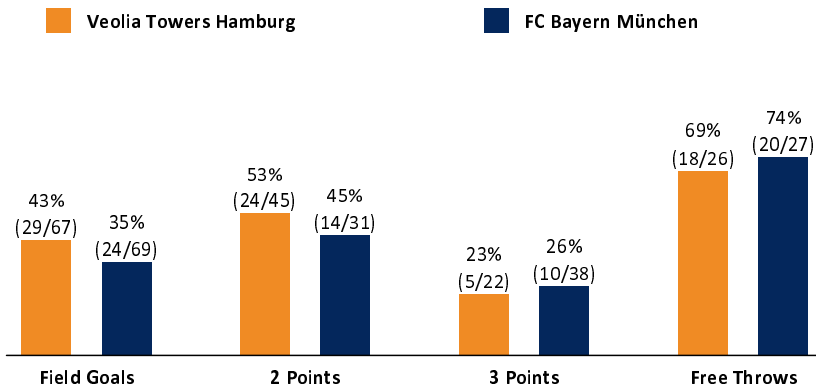

Veolia Towers Hamburg 81 : 78

FC Bayern München

Referee: ORUZGANI Zulfikar
Umpires: KOVACEVIC Nesa / SIROWI Dennis
Commissioner: HOLSTEN Ingo

Attendance: 3.400
Hamburg, edel-optics.de Arena (3.000 Plätze), SA 22 OKT 2022, 20:30, Game-ID: 27494

Summary table showing scores by quarter (Q1-Q4) and OT1 for HAM and FCB.

HAM - Veolia Towers Hamburg (Coach: KORNER Raoul)

Main player statistics table for Veolia Towers Hamburg, including columns for No., Name, Min, PTS, 2 Points, 3 Points, Field Goals, Free Throws, and various rebound and foul statistics.

FCB - FC Bayern München (Coach: TRINCHIERI Andrea)

Main player statistics table for FC Bayern München, including columns for No., Name, Min, PTS, 2 Points, 3 Points, Field Goals, Free Throws, and various rebound and foul statistics.

Summary table comparing HAM and FCB on various performance metrics such as Rebounds, Assists, Fouls, Turnovers, and Steals.

EASYCREDIT-BBL.DE

Alle offiziellen Statistiken der easyCredit BBL, Daten, Rekorde uvm. gibt es auf easyCredit-BBL.de! Und für unterwegs: die neue offizielle Liga-App, kostenfrei für iOS und Android.

MAGENTASPORT.DE

Keinen Korb mehr verpassen - Alle Spiele der easyCredit Basketball Bundesliga und des MagentaSport BBL Pokals live auf MagentaSport.de

LEGEND: Min Minutes Played, DR Defensive Rebounds, AS Assists, BS Blocked Shots, PF Fouls, +/- Plus-Minus-Rating, DNP Did Not Play, OR Offensive Rebounds, ST Steals, SB Shots Blocked, FD Fouls Drawn, * Starters, PTS Points, TR Total Rebounds, TO Turnovers, EFF Efficiency = ((PTS + TR + AS + ST + BS) - ((FGA - FGM) + (FTA - FTM) + TO))